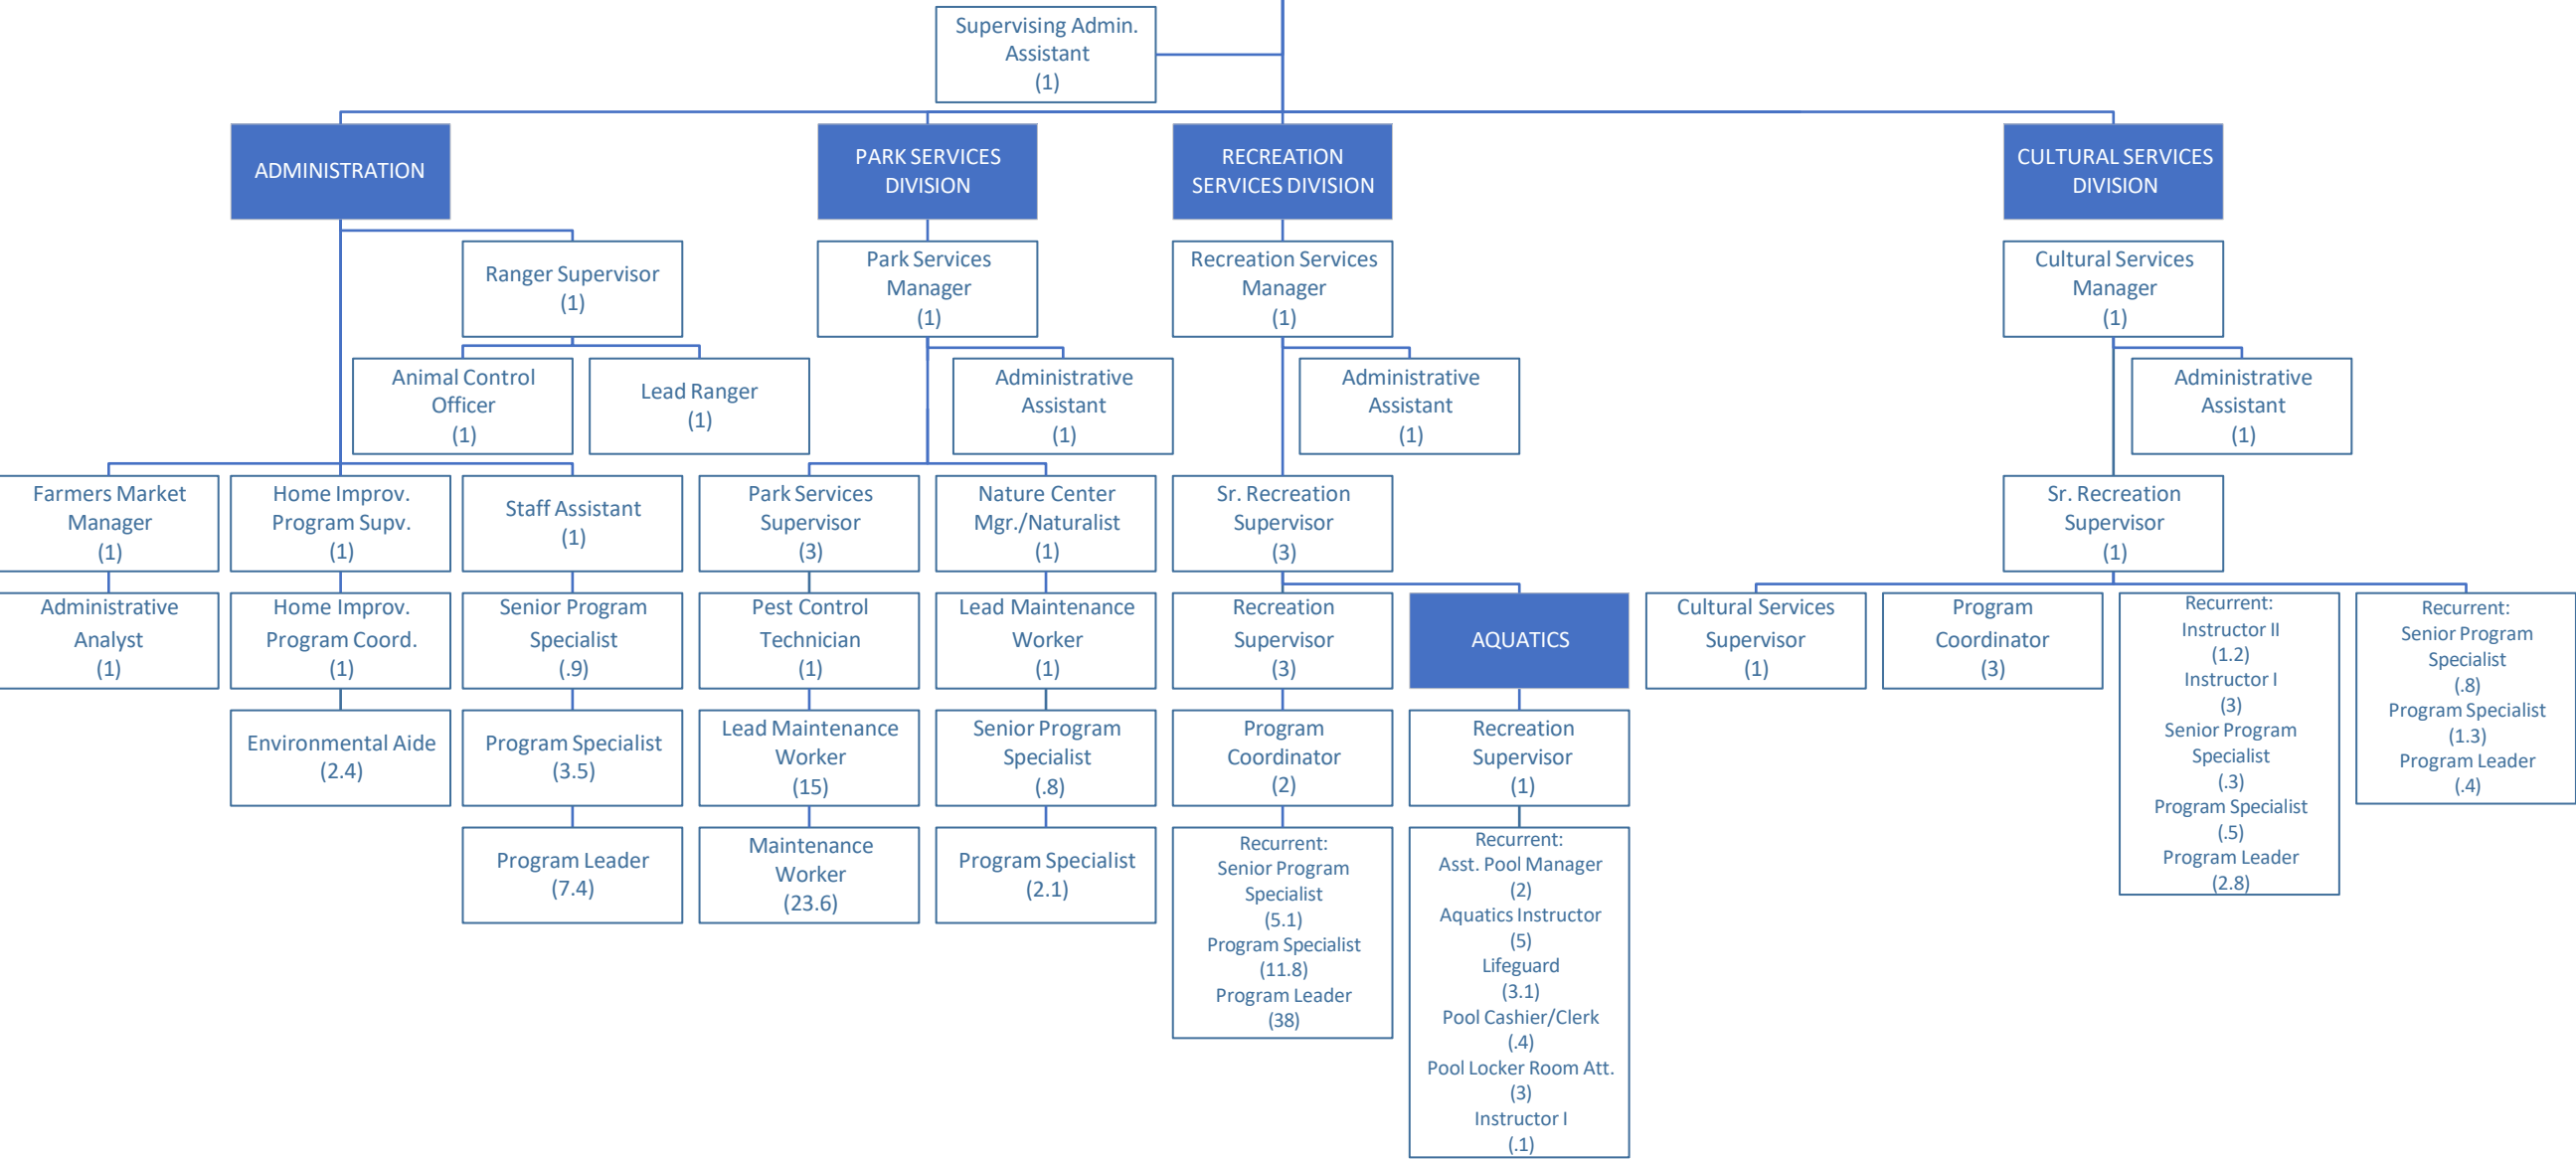

CITY OF TORRANCE
 Organizational Chart
 Community Services

CITY OF TORRANCE
 Organizational Chart
 Community Services

LIBRARY SERVICES

City Librarian
 (1)

Assistant City
 Librarian
 (1)

ADMINISTRATION

Administrative
 Assistant
 (1)

YOUTH SERVICES

CHILDREN'S
 Sr. Librarian
 (1)

Librarian
 (6)

Sr. Library
 Technician
 (1)

Sr. Library
 Page
 (1)

Library Technician
 (1)

HENDERSON
 Sr. Librarian
 (1)

EL RETIRO
 Sr. Librarian
 (1)

N. TORRANCE
 Sr. Librarian
 (1)

Sr. Library
 Technician
 (1)

Library Page
 (1)

S.E. TORRANCE
 Sr. Librarian
 (1)

Library Technician
 (1)

Sr. Library
 Page
 (.5)

WALTERIA
 Sr. Librarian
 (1)

Sr. Library
 Technician
 (1)

LIBRARY SERVICES

City Librarian
(1)

Assistant City
Librarian
(1)

TECHNICAL SERVICES

CIRCULATION

TECHNICAL PROCESSING