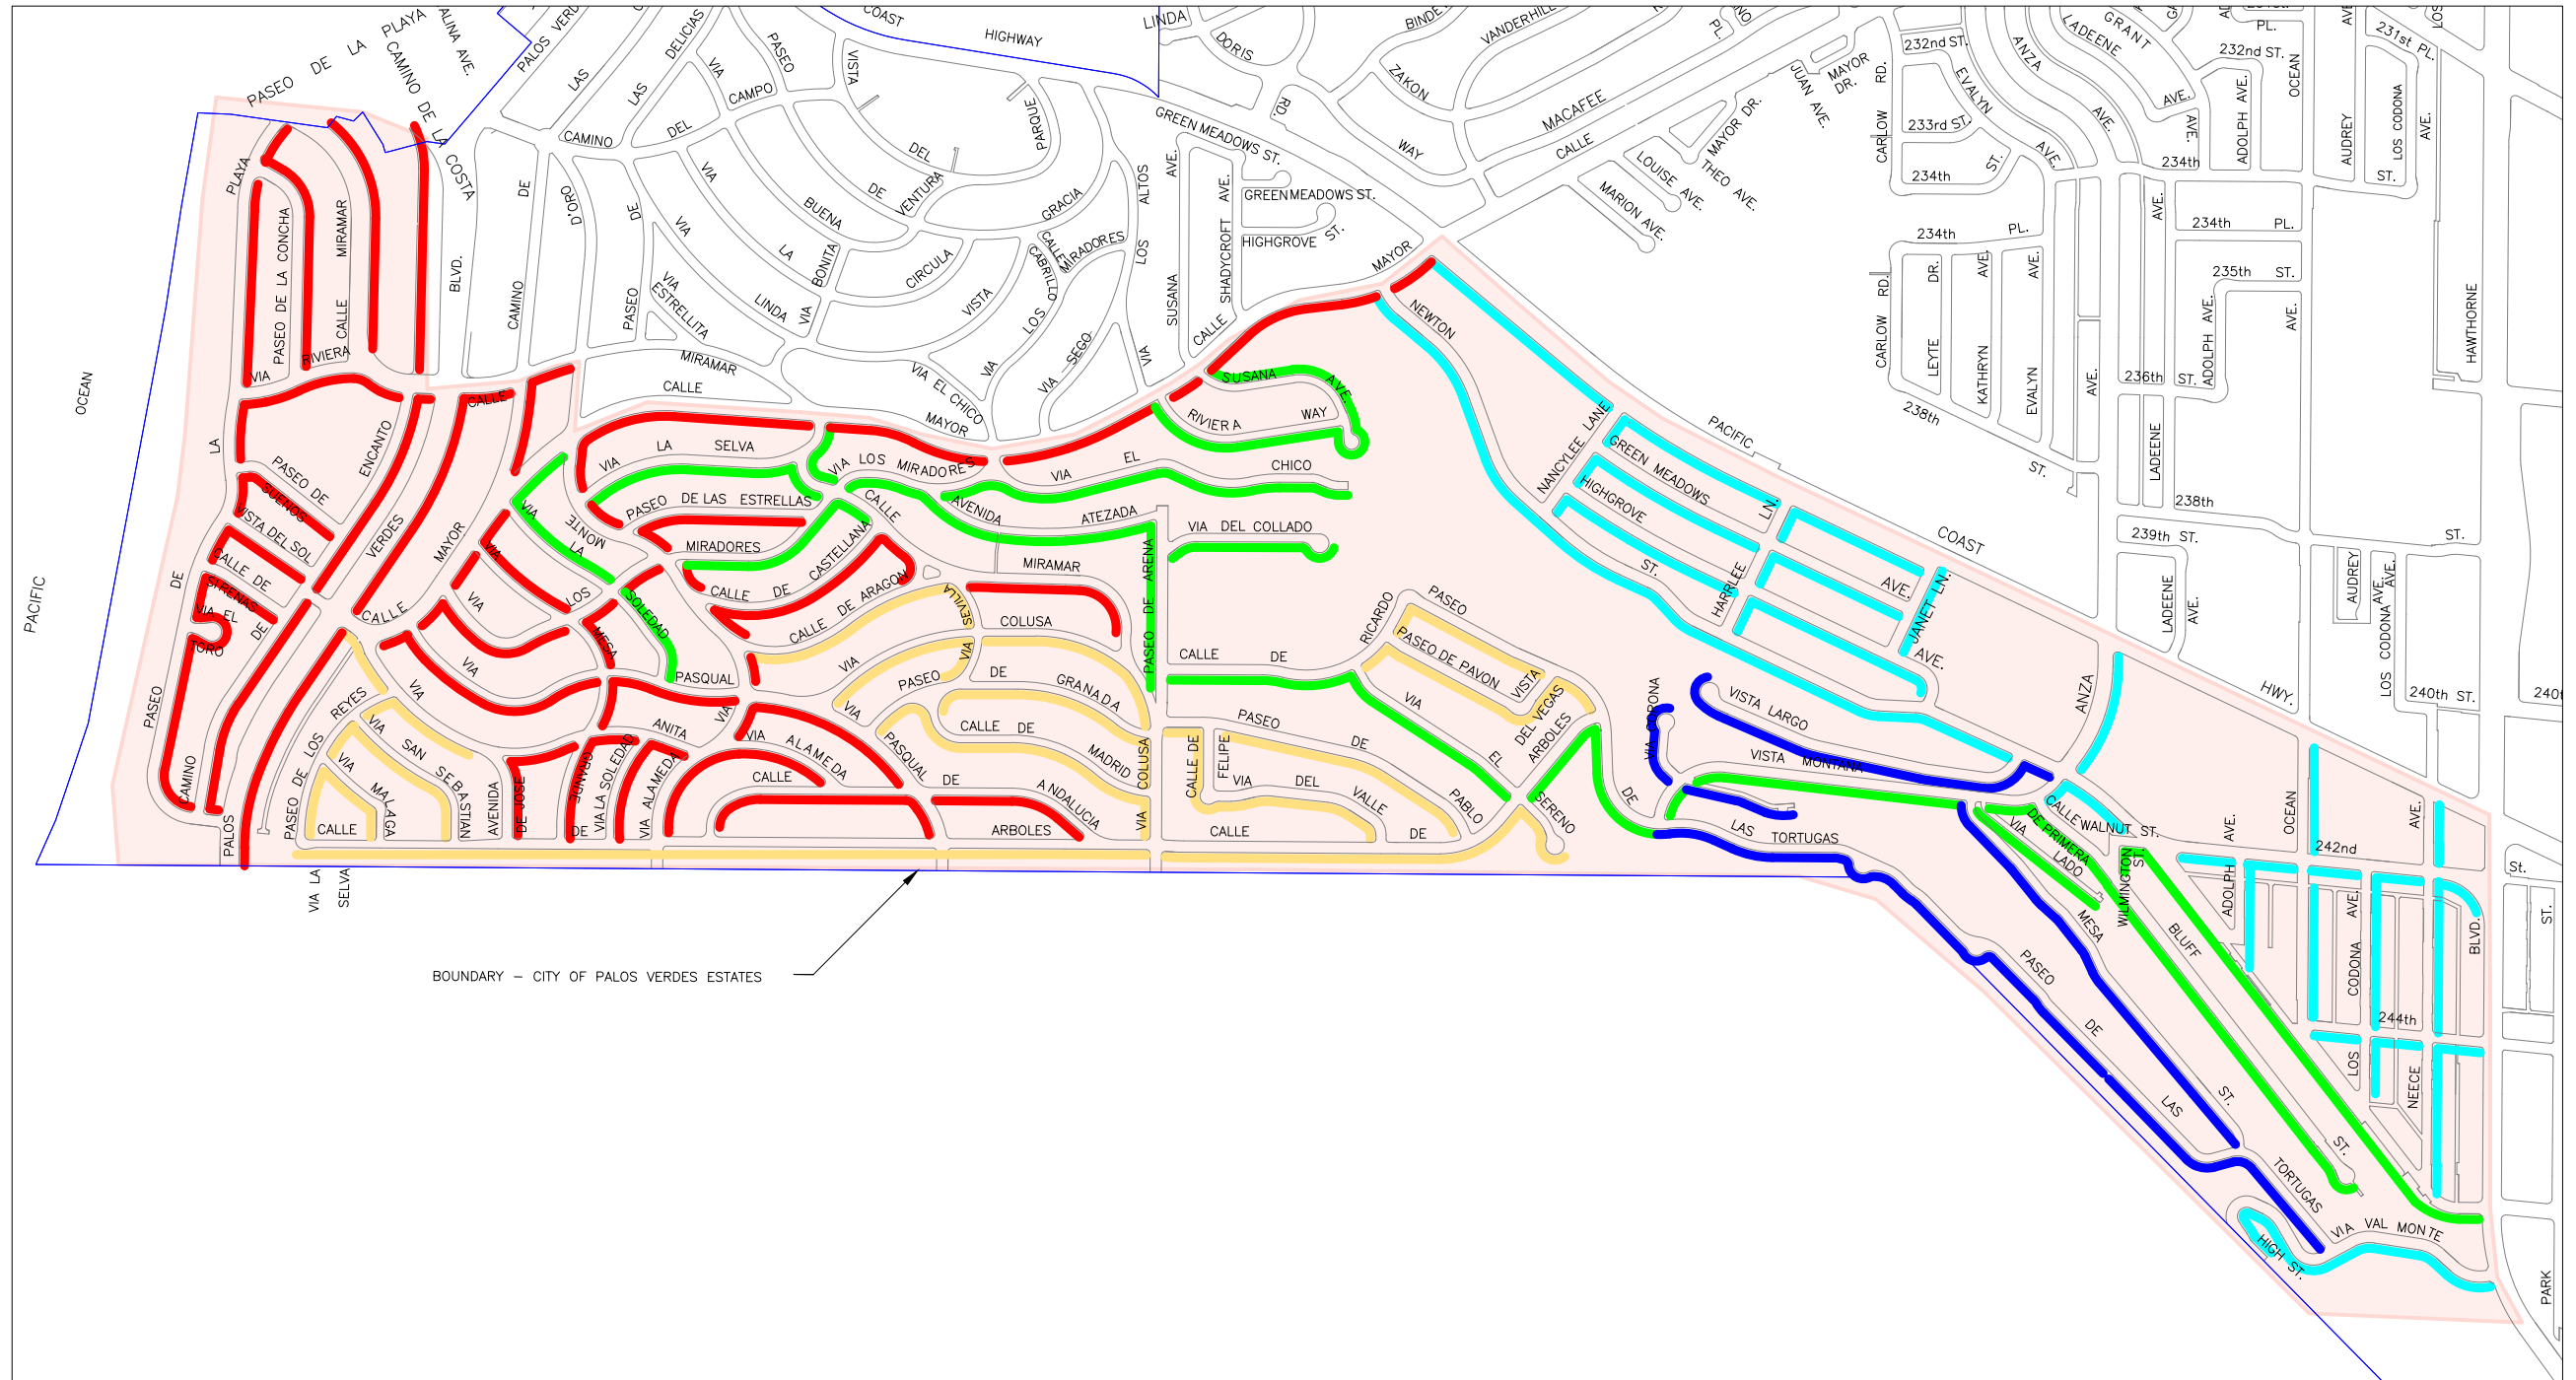

PUBLIC WORKS DEPARTMENT
CRAIG BILEZERIAN
PUBLIC WORKS DIRECTOR

STREET SWEEPING MONDAY ROUTE 3

NOT TO SCALE

LEGEND:

- 8 AM TO 11 AM
- 9 AM TO 12 NOON
- 10 AM TO 1 PM
- 11 AM TO 2 PM
- 12 NOON TO 3 PM
- 1 PM TO 4 PM
- 2 PM TO 5 PM

PUBLIC WORKS DEPARTMENT
CRAIG BILEZERIAN
PUBLIC WORKS DIRECTOR

STREET SWEEPING MONDAY ROUTE 4

LEGEND:

- 8 AM TO 11 AM
- 9 AM TO 12 NOON
- 10 AM TO 1 PM
- 11 AM TO 2 PM
- 12 NOON TO 3 PM
- 1 PM TO 4 PM
- 2 PM TO 5 PM

PUBLIC WORKS DEPARTMENT
CRAIG BILEZERIAN
PUBLIC WORKS DIRECTOR

NOT TO SCALE

LEGEND:

- 8 AM TO 11 AM
- 9 AM TO 12 NOON
- 10 AM TO 1 PM
- 11 AM TO 2 PM
- 12 NOON TO 3 PM
- 1 PM TO 4 PM
- 2 PM TO 5 PM

PUBLIC WORKS DEPARTMENT
 CRAIG BILEZERIAN
 PUBLIC WORKS DIRECTOR

STREET SWEEPING MONDAY ROUTE 5

NOT TO SCALE