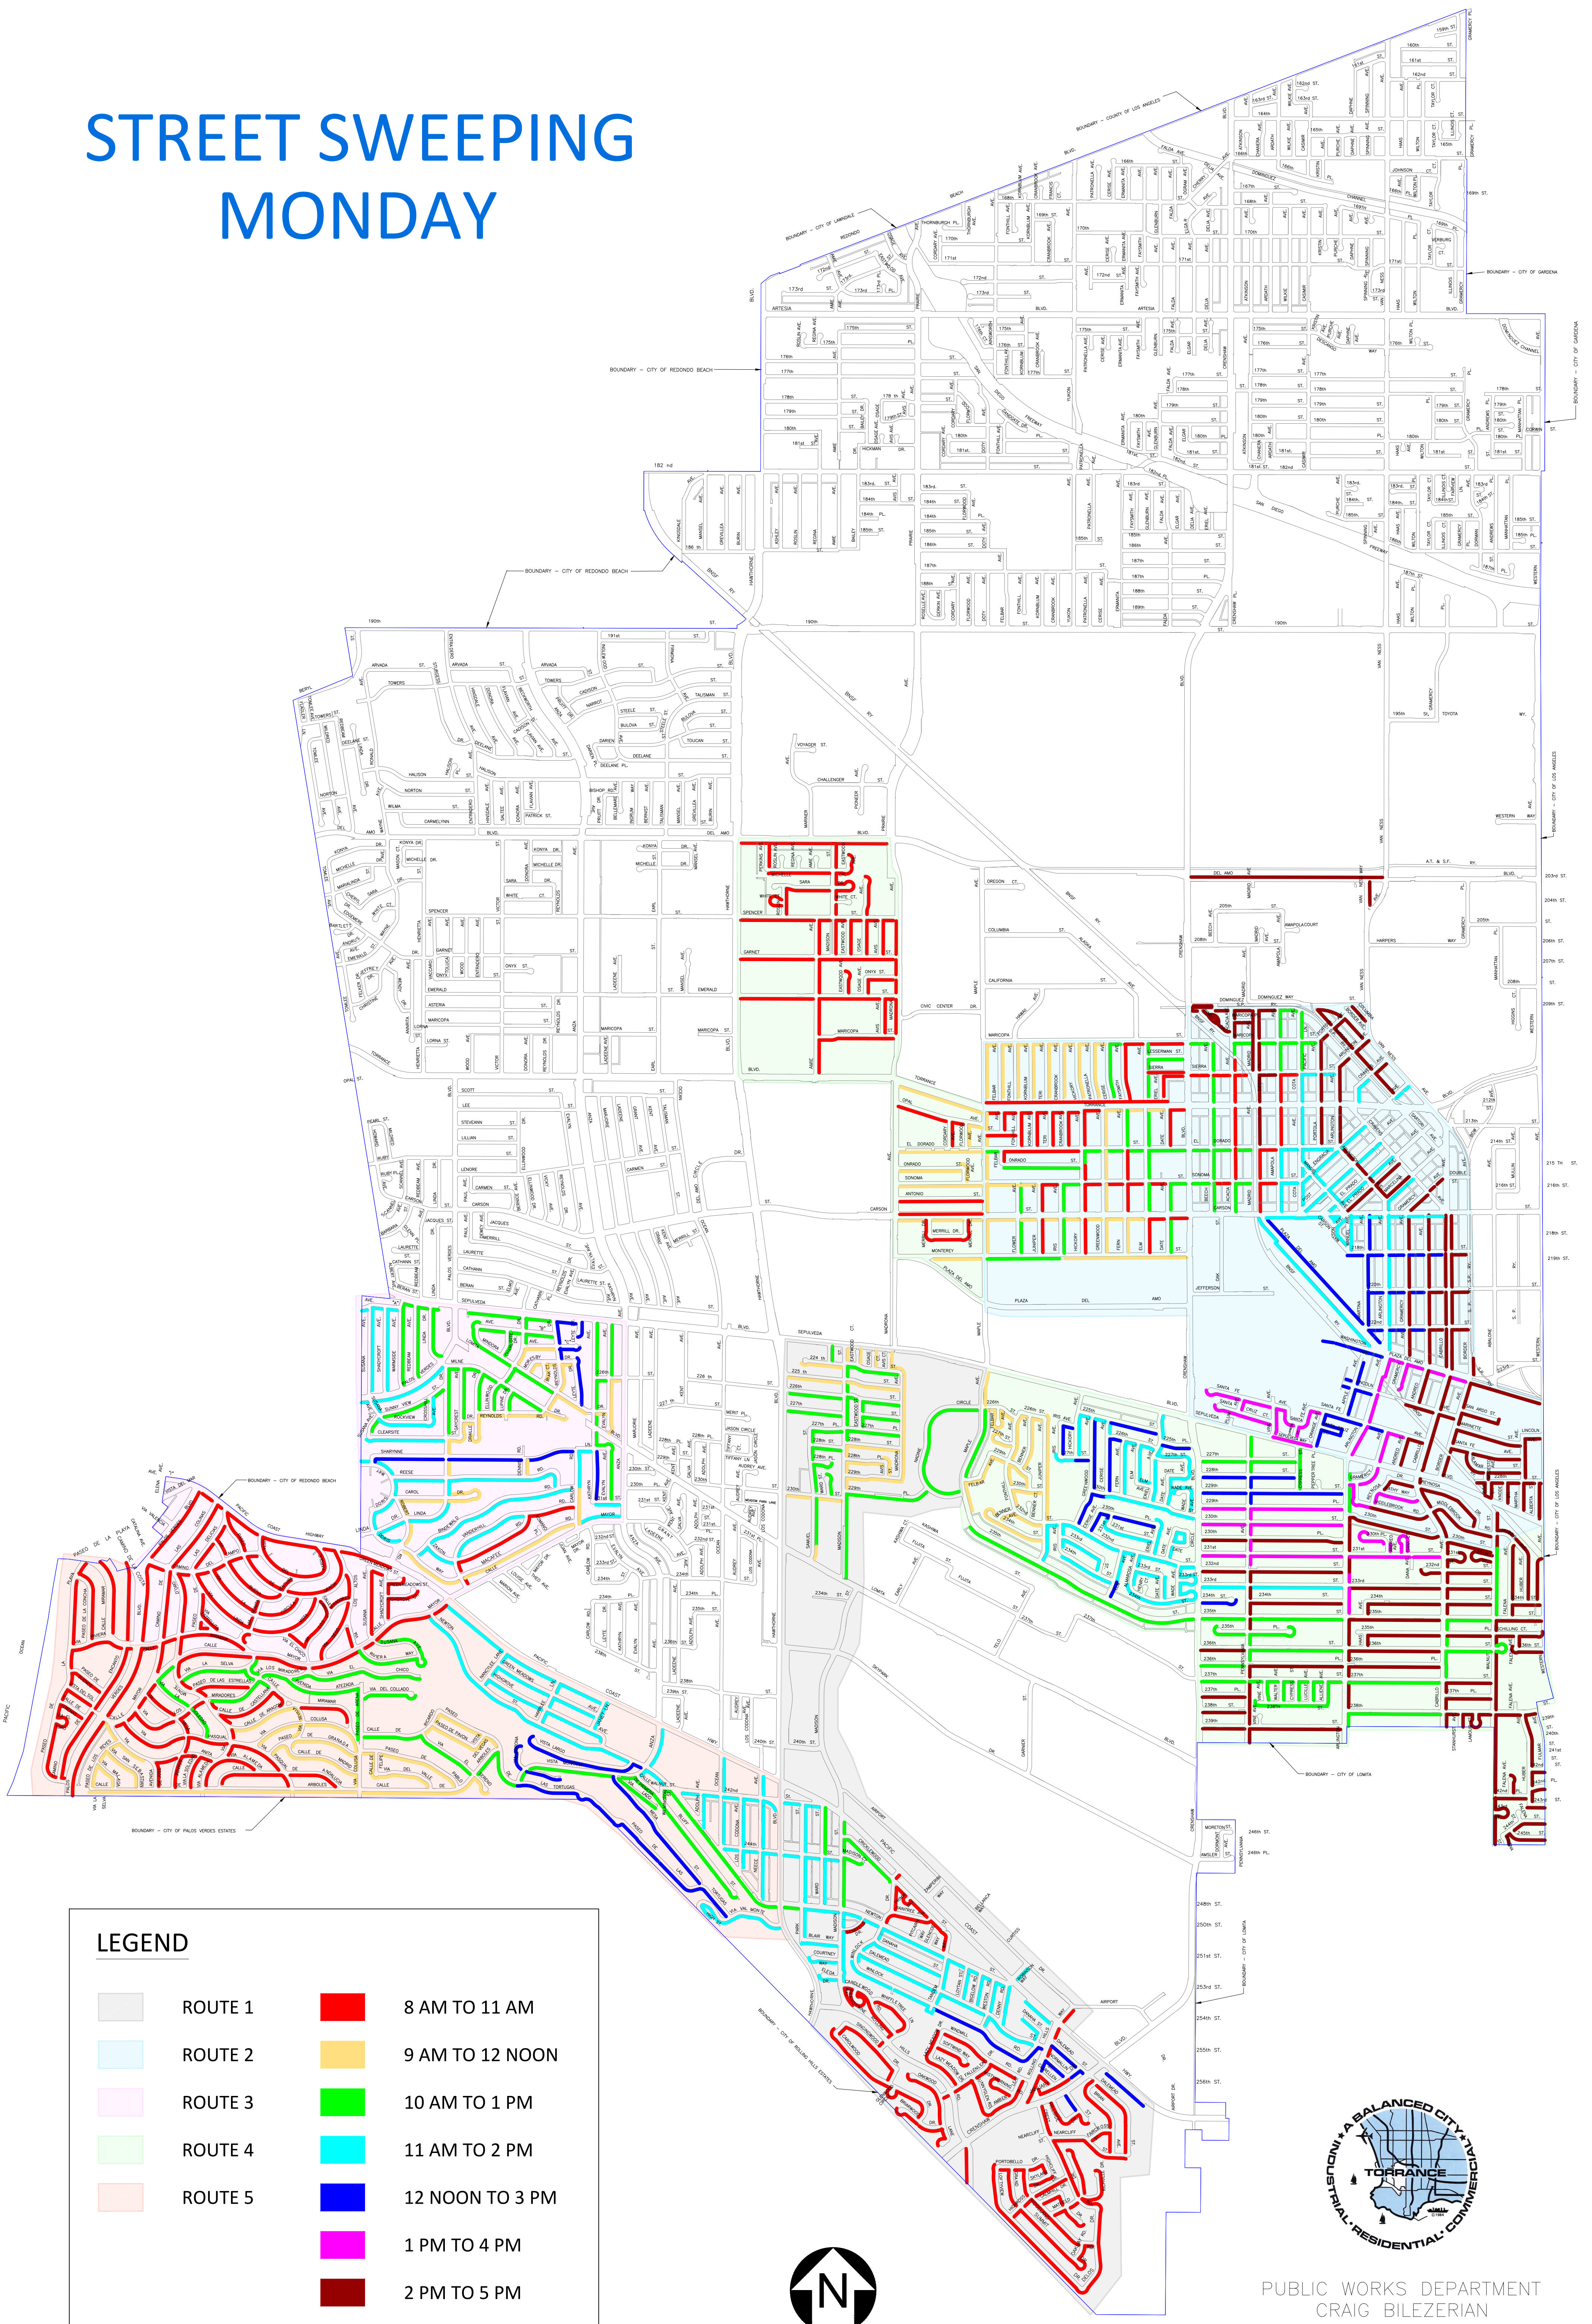

STREET SWEEPING MONDAY

PUBLIC WORKS DEPARTMENT
CRAIG BILEZERIAN
PUBLIC WORKS DIRECTOR

NOT TO SCALE

STREET SWEEPING MONDAY ROUTE 1

LEGEND:

	8 AM TO 11 AM
	9 AM TO 12 NOON
	10 AM TO 1 PM
	11 AM TO 2 PM
	12 NOON TO 3 PM
	1 PM TO 4 PM
	2 PM TO 5 PM

NOT TO SCALE

PUBLIC WORKS DEPARTMENT
CRAIG BILEZERIAN
PUBLIC WORKS DIRECTOR

STREET SWEEPING MONDAY ROUTE 2

NOT TO SCALE

LEGEND:

	8 AM TO 11 AM
	9 AM TO 12 NOON
	10 AM TO 1 PM
	11 AM TO 2 PM
	12 NOON TO 3 PM
	1 PM TO 4 PM
	2 PM TO 5 PM

PUBLIC WORKS DEPARTMENT
CRAIG BILEZERIAN
PUBLIC WORKS DIRECTOR

STREET SWEEPING MONDAY ROUTE 3

NOT TO SCALE

LEGEND:

- 8 AM TO 11 AM
- 9 AM TO 12 NOON
- 10 AM TO 1 PM
- 11 AM TO 2 PM
- 12 NOON TO 3 PM
- 1 PM TO 4 PM
- 2 PM TO 5 PM

PUBLIC WORKS DEPARTMENT
CRAIG BILEZERIAN
PUBLIC WORKS DIRECTOR

STREET SWEEPING MONDAY ROUTE 4

LEGEND:

- 8 AM TO 11 AM
- 9 AM TO 12 NOON
- 10 AM TO 1 PM
- 11 AM TO 2 PM
- 12 NOON TO 3 PM
- 1 PM TO 4 PM
- 2 PM TO 5 PM