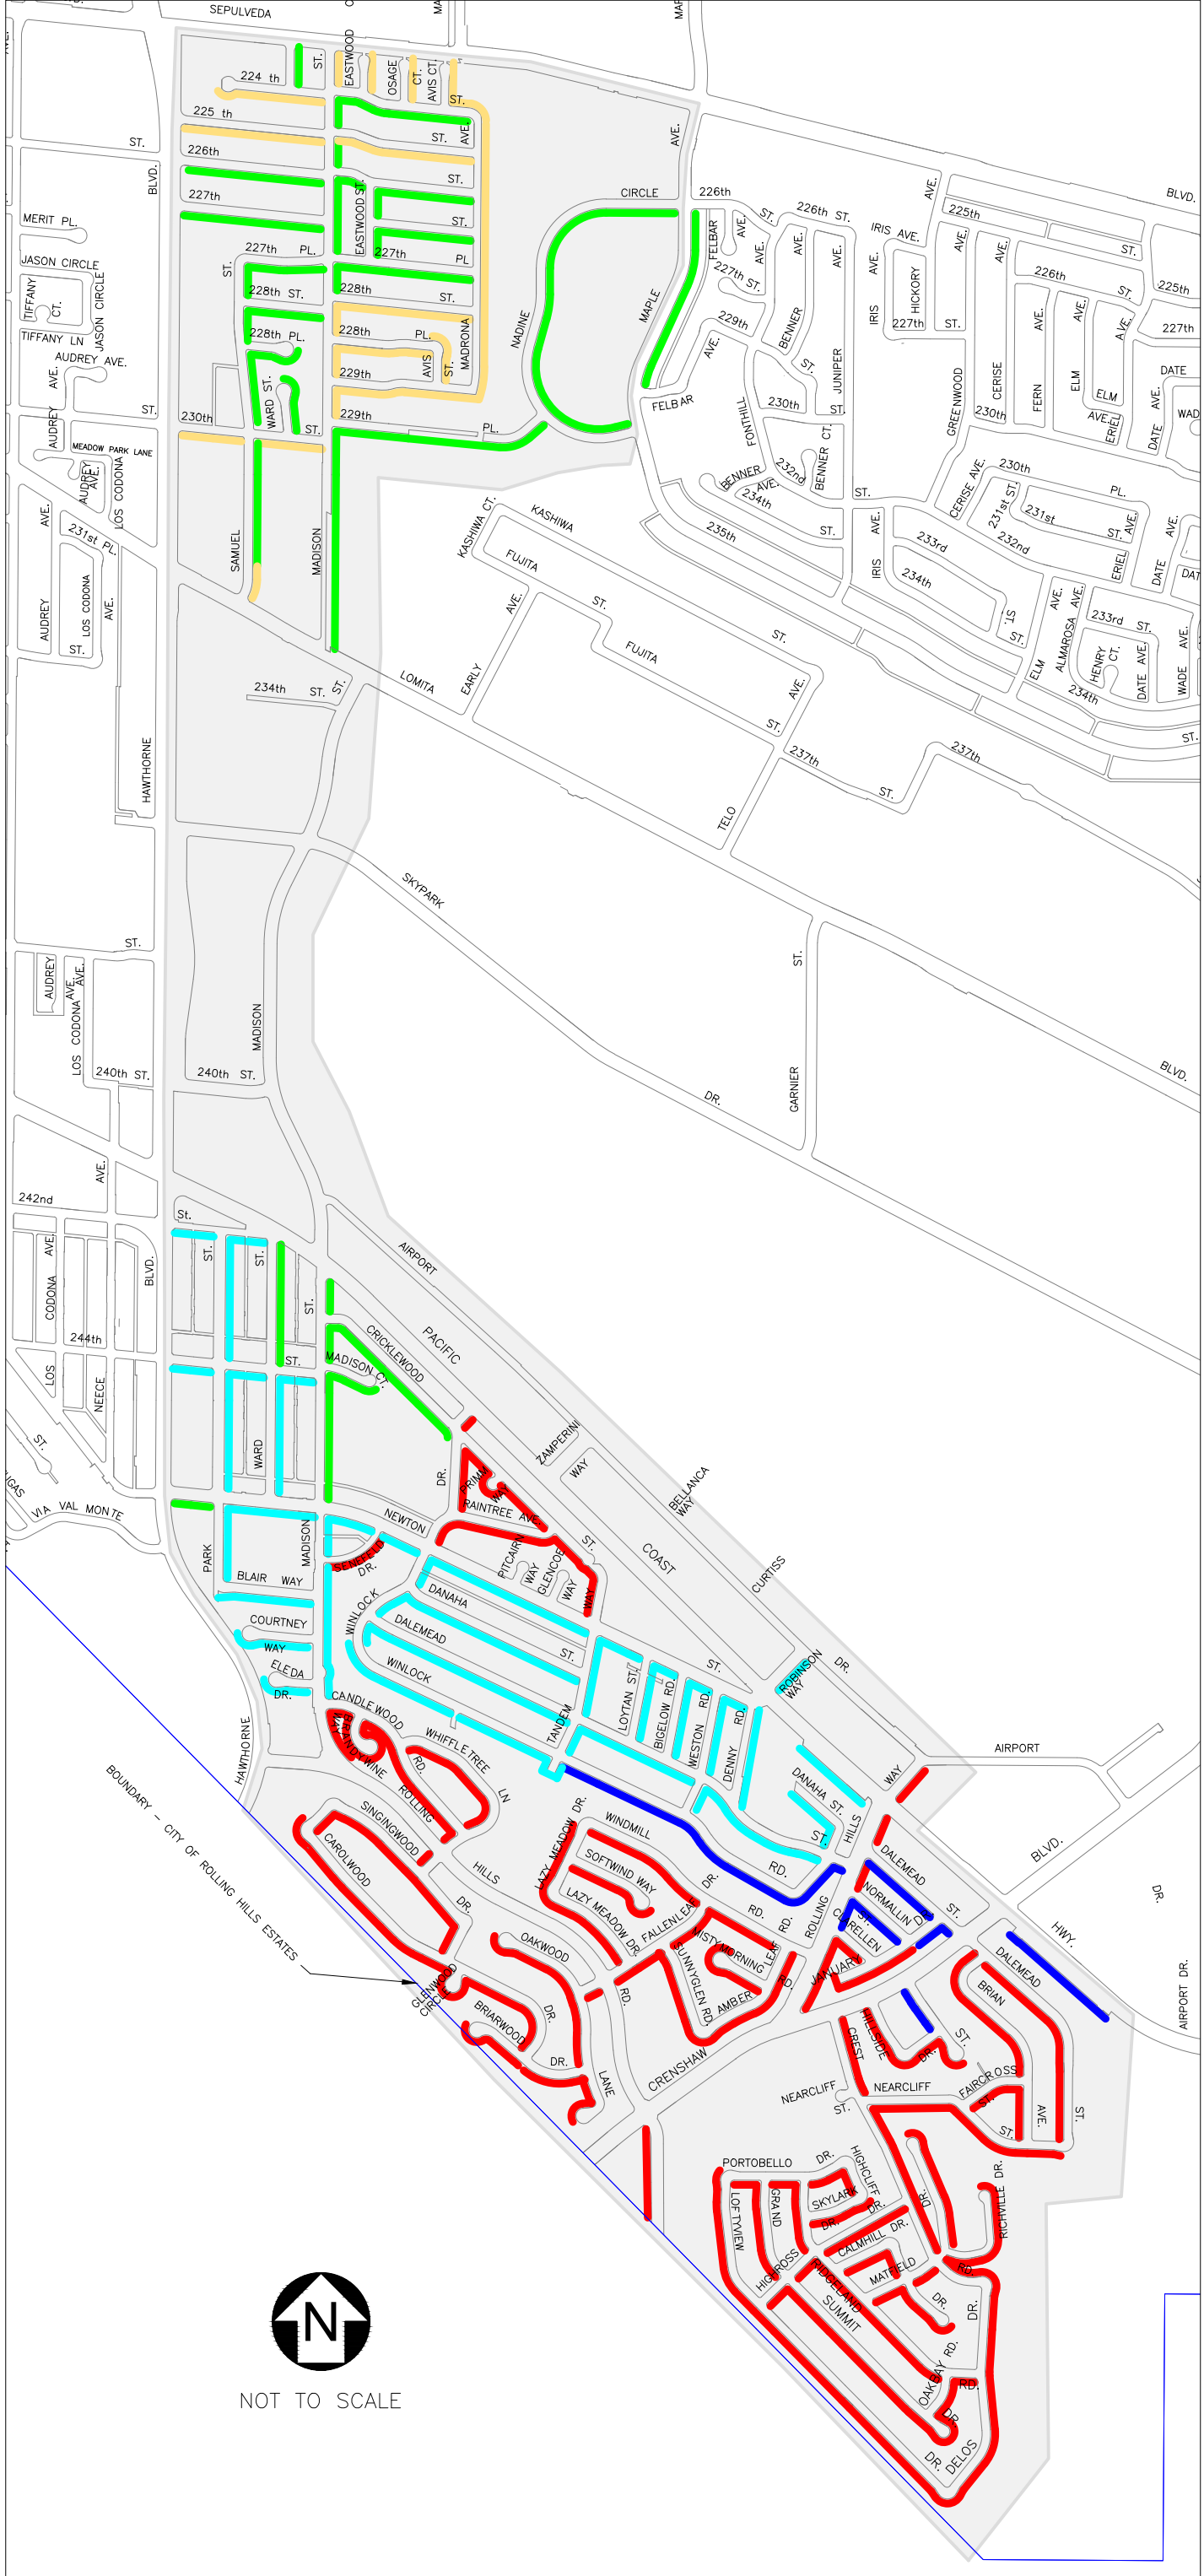

STREET SWEEPING MONDAY

PUBLIC WORKS DEPARTMENT
CRAIG BILEZERIAN
PUBLIC WORKS DIRECTOR

NOT TO SCALE

STREET SWEEPING MONDAY ROUTE 1

LEGEND:

	8 AM TO 11 AM
	9 AM TO 12 NOON
	10 AM TO 1 PM
	11 AM TO 2 PM
	12 NOON TO 3 PM
	1 PM TO 4 PM
	2 PM TO 5 PM

PUBLIC WORKS DEPARTMENT
CRAIG BILEZERIAN
PUBLIC WORKS DIRECTOR

STREET SWEEPING MONDAY ROUTE 3

NOT TO SCALE

LEGEND:

- 8 AM TO 11 AM
- 9 AM TO 12 NOON
- 10 AM TO 1 PM
- 11 AM TO 2 PM
- 12 NOON TO 3 PM
- 1 PM TO 4 PM
- 2 PM TO 5 PM

PUBLIC WORKS DEPARTMENT
CRAIG BILEZERIAN
PUBLIC WORKS DIRECTOR

STREET SWEEPING MONDAY ROUTE 4

LEGEND:

- 8 AM TO 11 AM
- 9 AM TO 12 NOON
- 10 AM TO 1 PM
- 11 AM TO 2 PM
- 12 NOON TO 3 PM
- 1 PM TO 4 PM
- 2 PM TO 5 PM

STREET SWEEPING MONDAY ROUTE 5

NOT TO SCALE