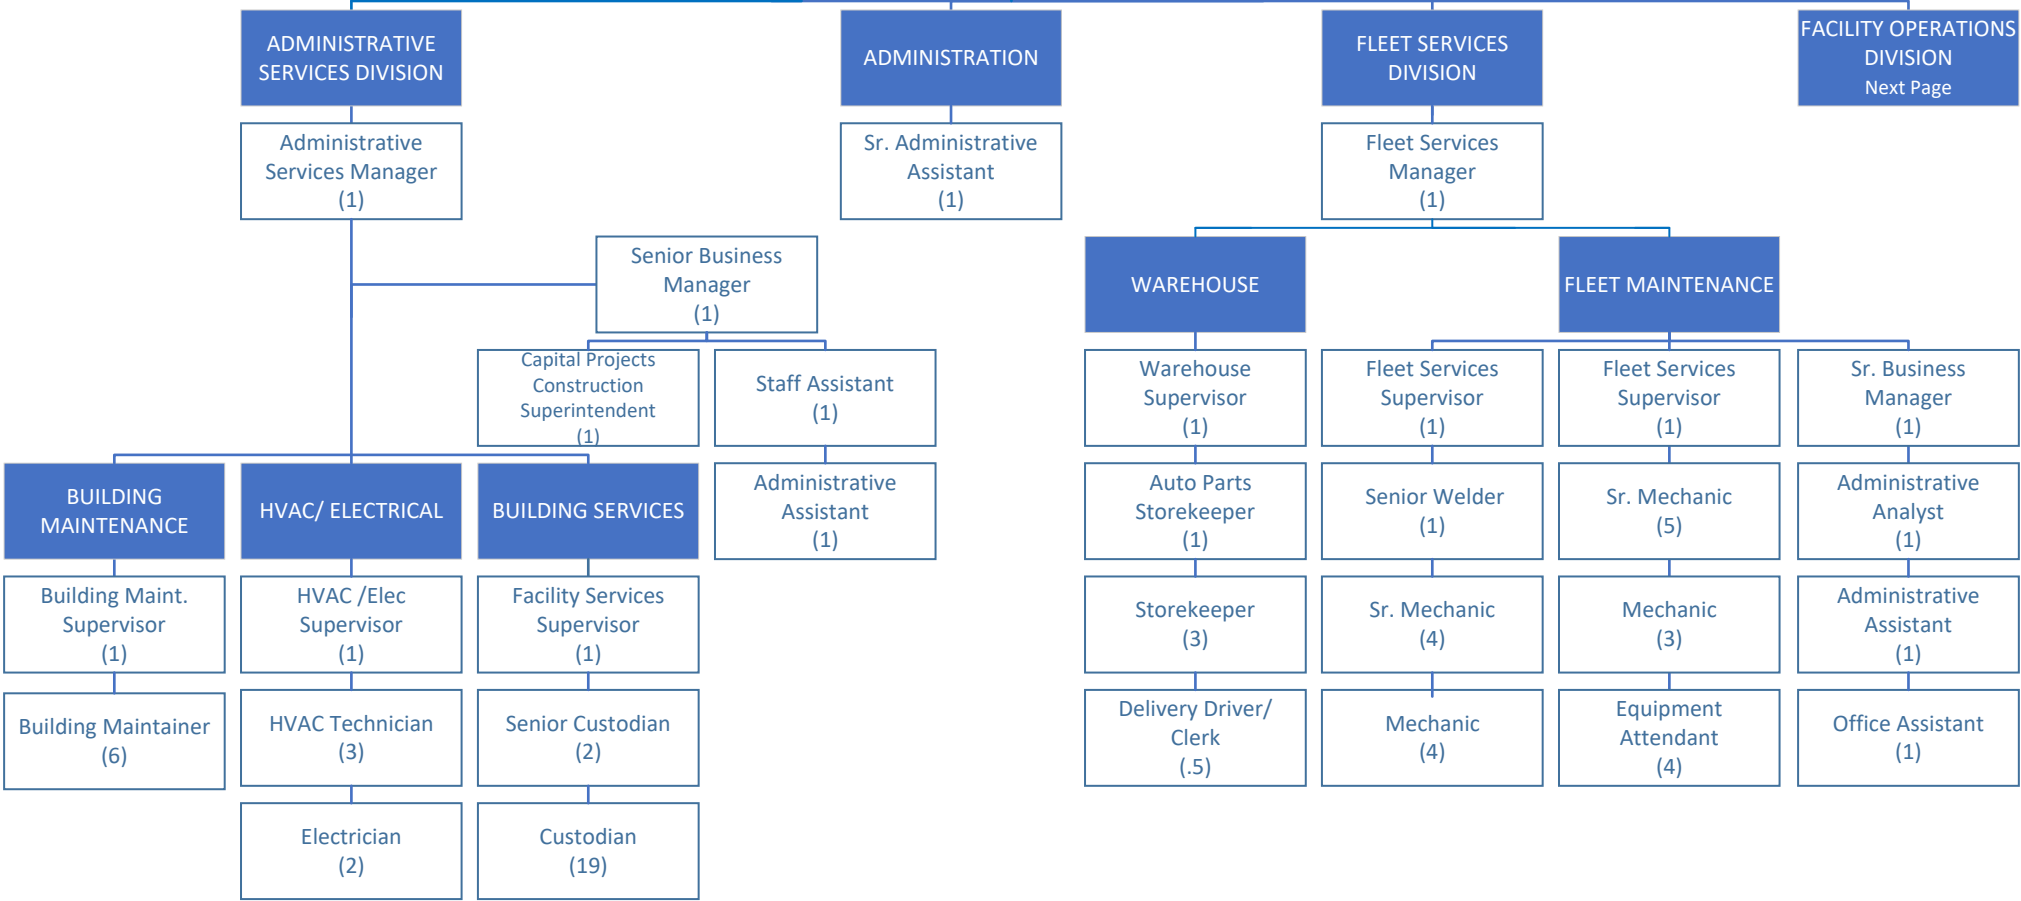

CITY OF TORRANCE
Organizational Chart
General Services Department

CITY OF TORRANCE

Organizational Chart

General Services Department