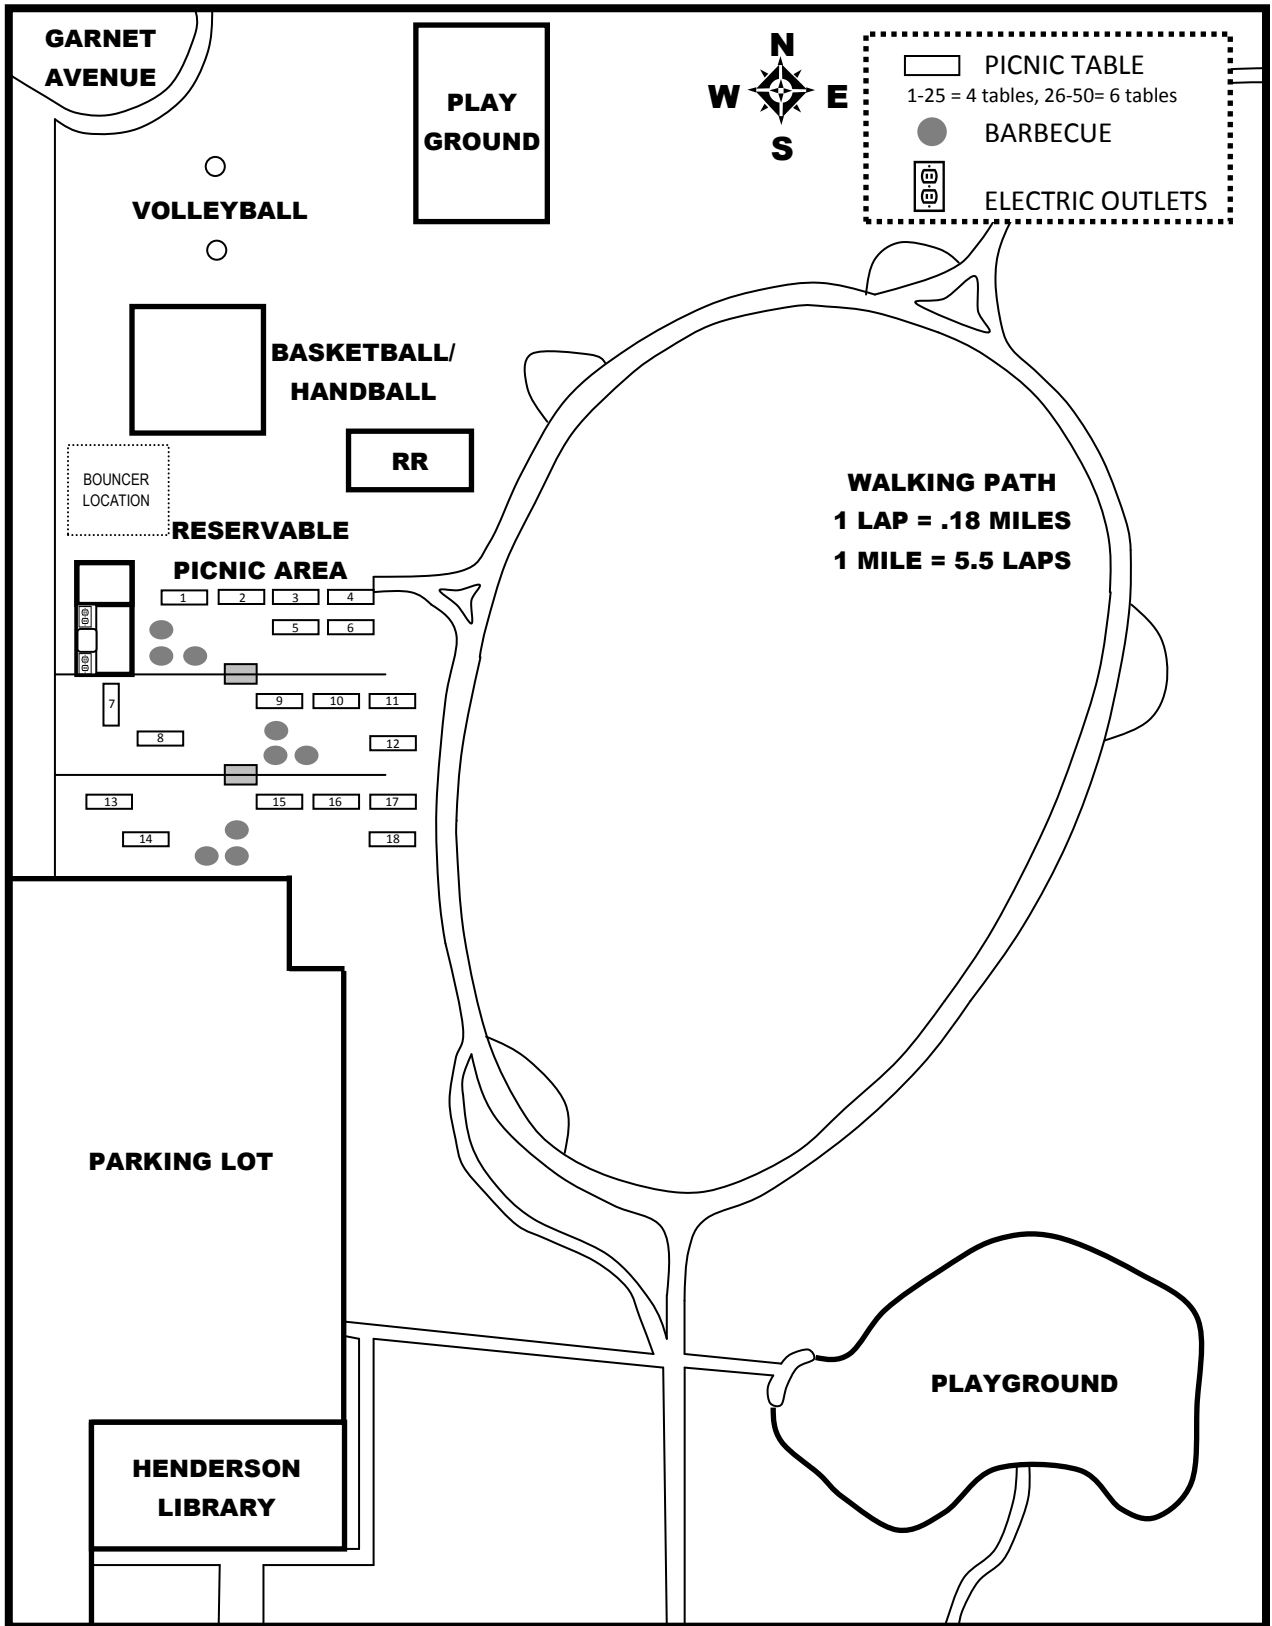

City of Torrance
Community Services Department
3031 Torrance Blvd.
Torrance, CA 90503
www.TorranceCA.Gov

VICTOR PARK

4727 EMERALD STREET

EMERALD AVENUE