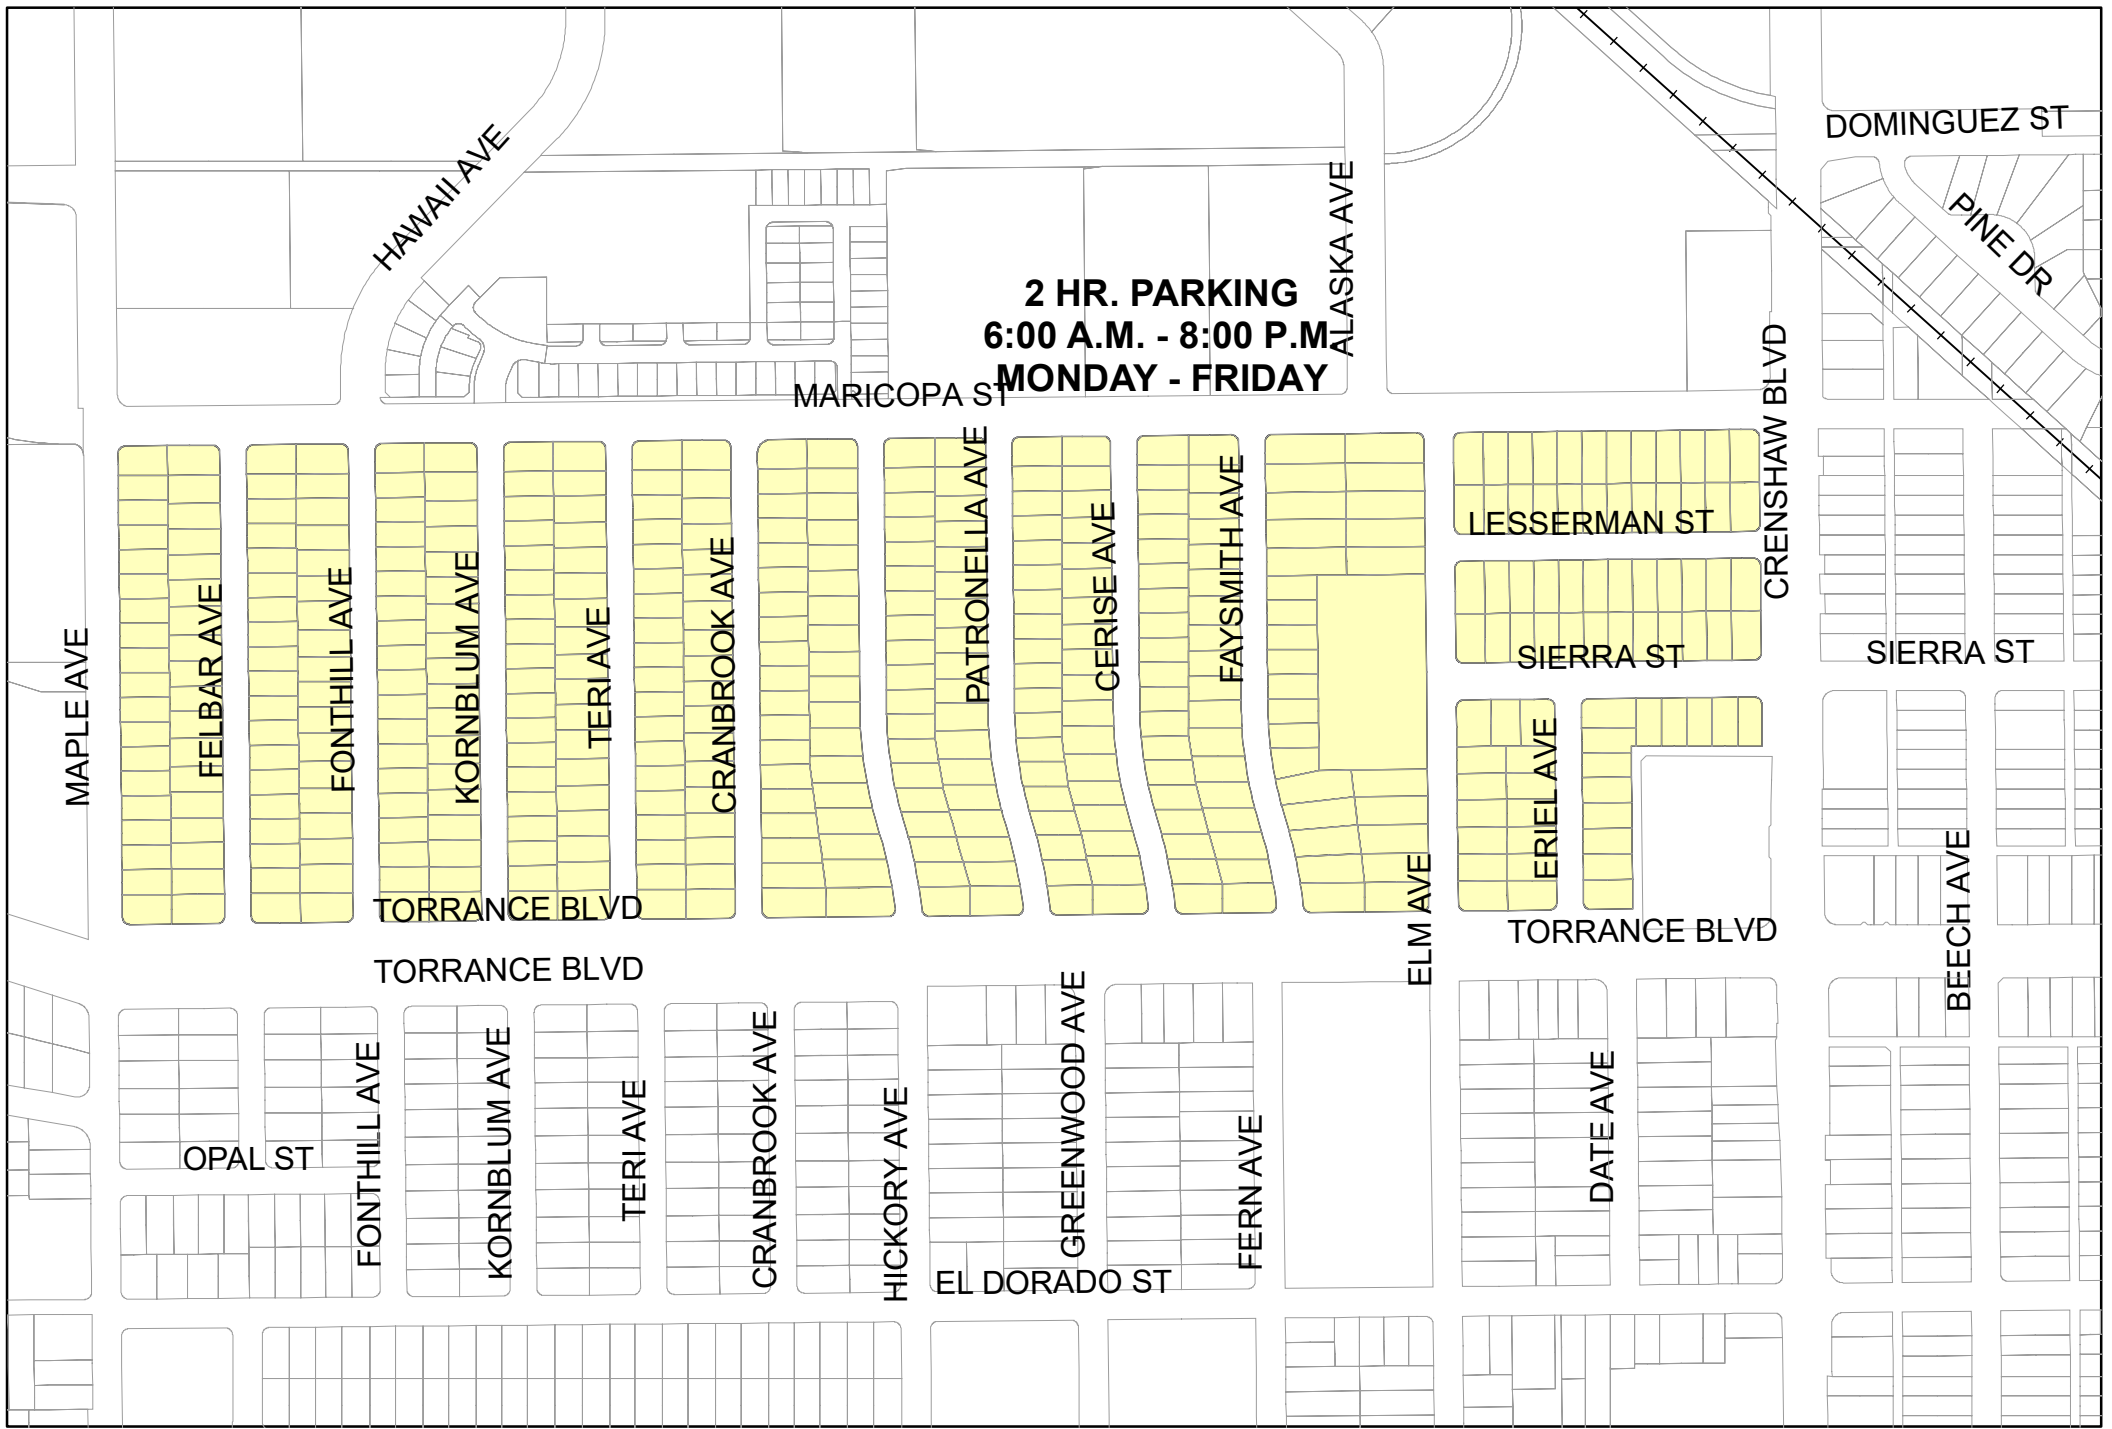

**2 HR. PARKING
6:00 A.M. - 8:00 P.M.
MONDAY - FRIDAY**

City of Torrance Permit Parking Districts - Torrance Gardens

PDF Path: T:\data\PDF\GIS Website update\2021\COT_Parking Districts Torrance Gardens2021.pdf
MXD Path: T:\Mail\GIS\2009\COT_Parking Districts Torrance Gardens.mxd