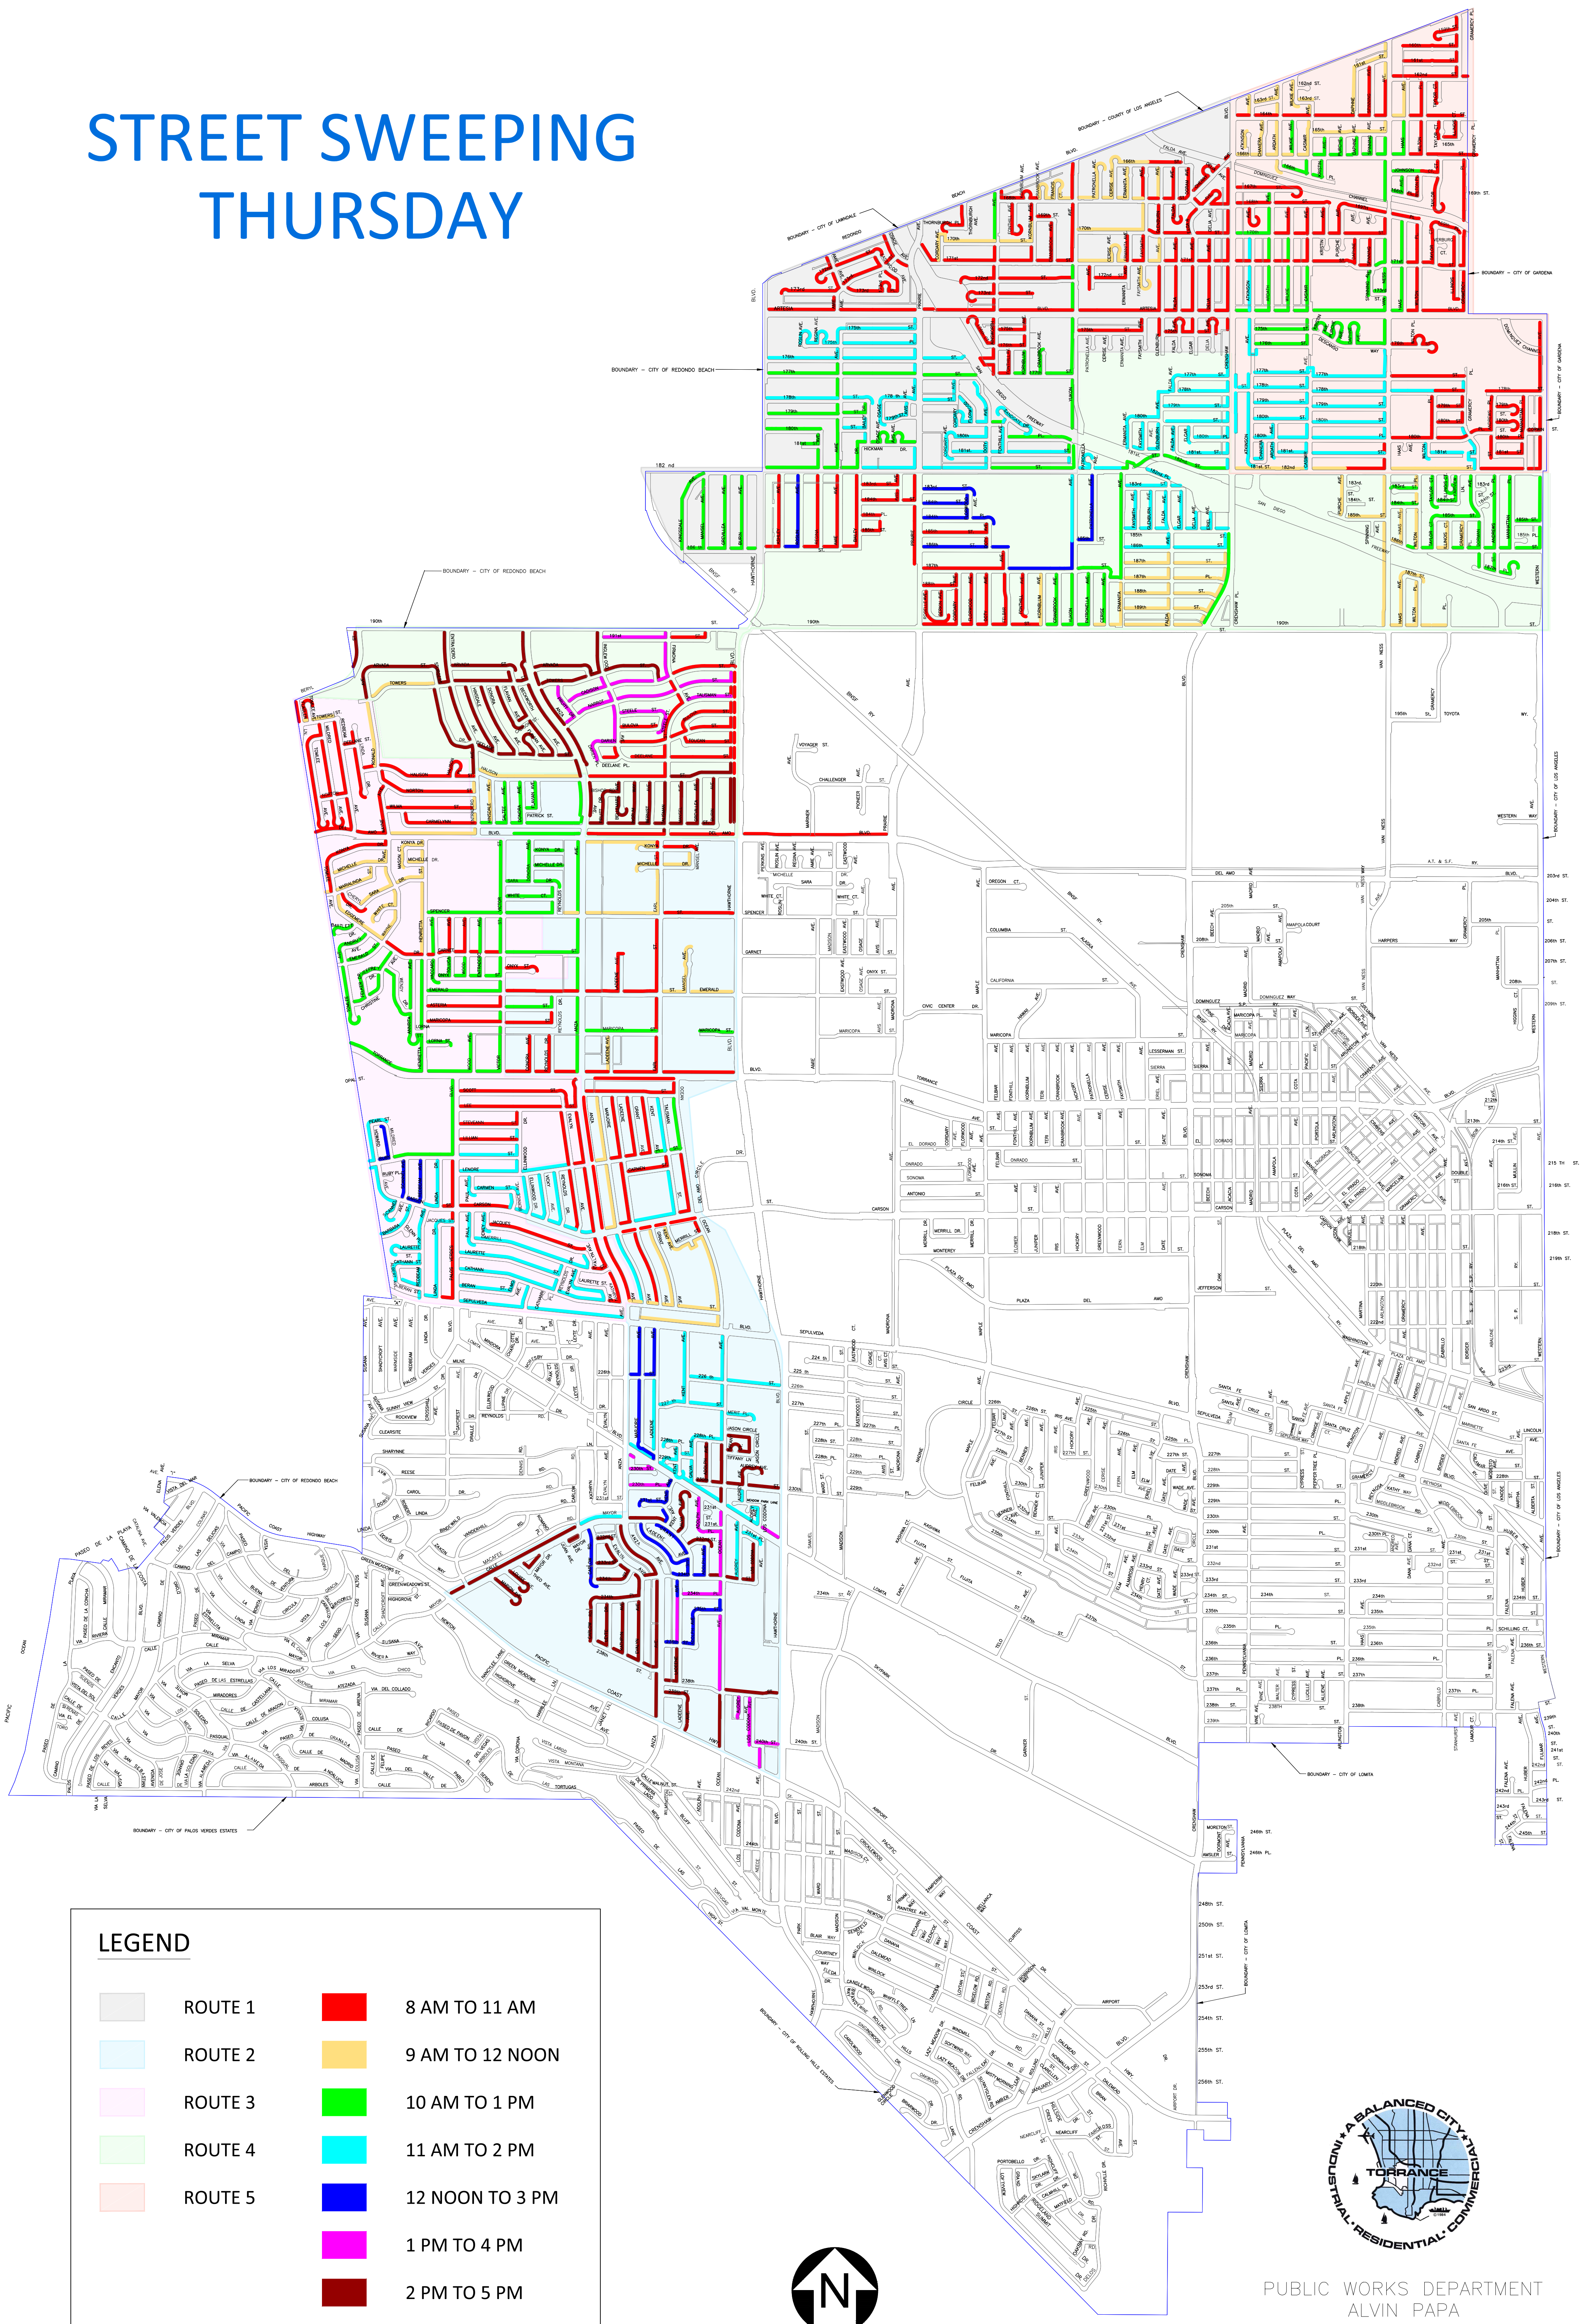

# STREET SWEEPING THURSDAY

LEGEND			
	ROUTE 1		8 AM TO 11 AM
	ROUTE 2		9 AM TO 12 NOON
	ROUTE 3		10 AM TO 1 PM
	ROUTE 4		11 AM TO 2 PM
	ROUTE 5		12 NOON TO 3 PM
			1 PM TO 4 PM
			2 PM TO 5 PM

NOT TO SCALE

# STREET SWEEPING THURSDAY ROUTE 1

**LEGEND:**

	8 AM TO 11 AM
	9 AM TO 12 NOON
	10 AM TO 1 PM
	11 AM TO 2 PM
	12 NOON TO 3 PM
	1 PM TO 4 PM
	2 PM TO 5 PM

PUBLIC WORKS DEPARTMENT  
ALVIN PAPA  
PUBLIC WORKS DIRECTOR

# STREET SWEEPING THURSDAY ROUTE 2

NOT TO SCALE

# STREET SWEEPING THURSDAY ROUTE 5

NOT TO SCALE

PUBLIC WORKS DEPARTMENT  
ALVIN PAPA  
PUBLIC WORKS DIRECTOR

LEGEND:	
<span style="display: inline-block; width: 20px; height: 10px; background-color: red; border: 1px solid black;"></span>	8 AM TO 11 AM
<span style="display: inline-block; width: 20px; height: 10px; background-color: yellow; border: 1px solid black;"></span>	9 AM TO 12 NOON
<span style="display: inline-block; width: 20px; height: 10px; background-color: green; border: 1px solid black;"></span>	10 AM TO 1 PM
<span style="display: inline-block; width: 20px; height: 10px; background-color: cyan; border: 1px solid black;"></span>	11 AM TO 2 PM
<span style="display: inline-block; width: 20px; height: 10px; background-color: blue; border: 1px solid black;"></span>	12 NOON TO 3 PM
<span style="display: inline-block; width: 20px; height: 10px; background-color: magenta; border: 1px solid black;"></span>	1 PM TO 4 PM
<span style="display: inline-block; width: 20px; height: 10px; background-color: brown; border: 1px solid black;"></span>	2 PM TO 5 PM