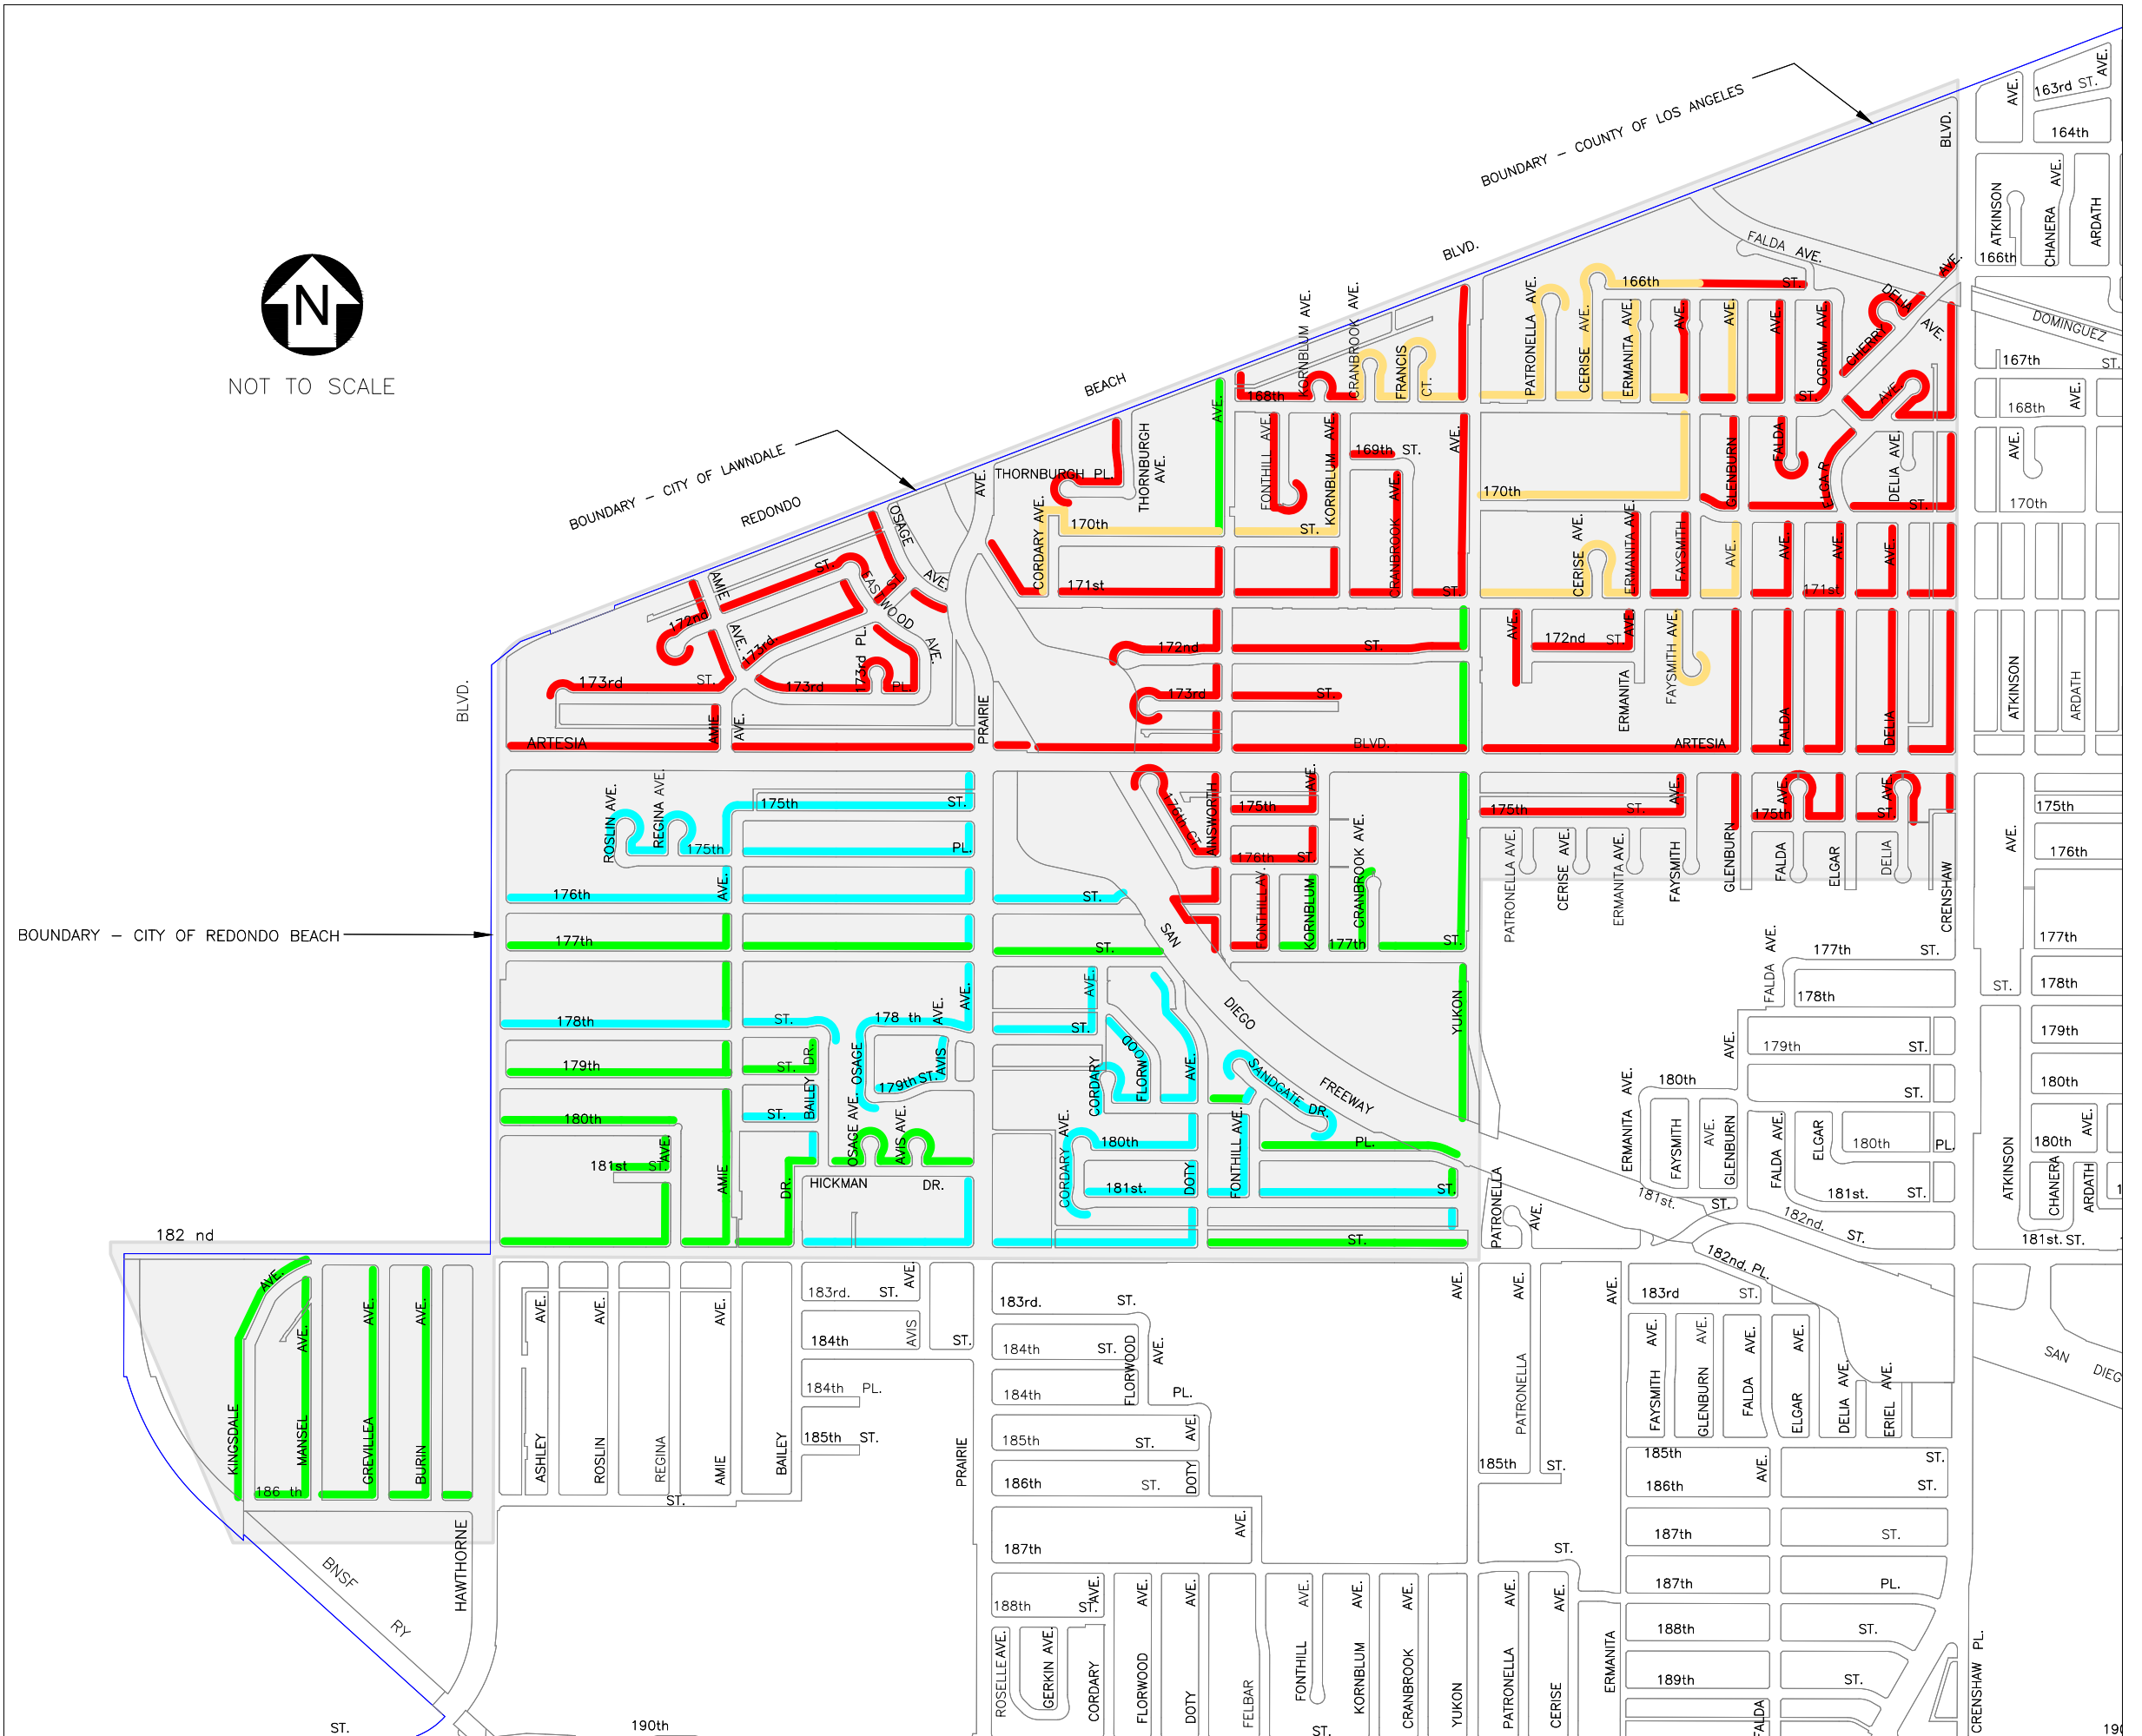

# STREET SWEEPING THURSDAY

LEGEND			
	ROUTE 1		8 AM TO 11 AM
	ROUTE 2		9 AM TO 12 NOON
	ROUTE 3		10 AM TO 1 PM
	ROUTE 4		11 AM TO 2 PM
	ROUTE 5		12 NOON TO 3 PM
			1 PM TO 4 PM
			2 PM TO 5 PM

NOT TO SCALE

# STREET SWEEPING THURSDAY ROUTE 1

**LEGEND:**

	8 AM TO 11 AM
	9 AM TO 12 NOON
	10 AM TO 1 PM
	11 AM TO 2 PM
	12 NOON TO 3 PM
	1 PM TO 4 PM
	2 PM TO 5 PM

PUBLIC WORKS DEPARTMENT  
ALVIN PAPA  
PUBLIC WORKS DIRECTOR

# STREET SWEEPING THURSDAY ROUTE 2

NOT TO SCALE

# STREET SWEEPING THURSDAY ROUTE 5

NOT TO SCALE

PUBLIC WORKS DEPARTMENT  
ALVIN PAPA  
PUBLIC WORKS DIRECTOR

LEGEND:	
<span style="display: inline-block; width: 20px; height: 10px; background-color: red; border: 1px solid black;"></span>	8 AM TO 11 AM
<span style="display: inline-block; width: 20px; height: 10px; background-color: yellow; border: 1px solid black;"></span>	9 AM TO 12 NOON
<span style="display: inline-block; width: 20px; height: 10px; background-color: green; border: 1px solid black;"></span>	10 AM TO 1 PM
<span style="display: inline-block; width: 20px; height: 10px; background-color: cyan; border: 1px solid black;"></span>	11 AM TO 2 PM
<span style="display: inline-block; width: 20px; height: 10px; background-color: blue; border: 1px solid black;"></span>	12 NOON TO 3 PM
<span style="display: inline-block; width: 20px; height: 10px; background-color: magenta; border: 1px solid black;"></span>	1 PM TO 4 PM
<span style="display: inline-block; width: 20px; height: 10px; background-color: brown; border: 1px solid black;"></span>	2 PM TO 5 PM