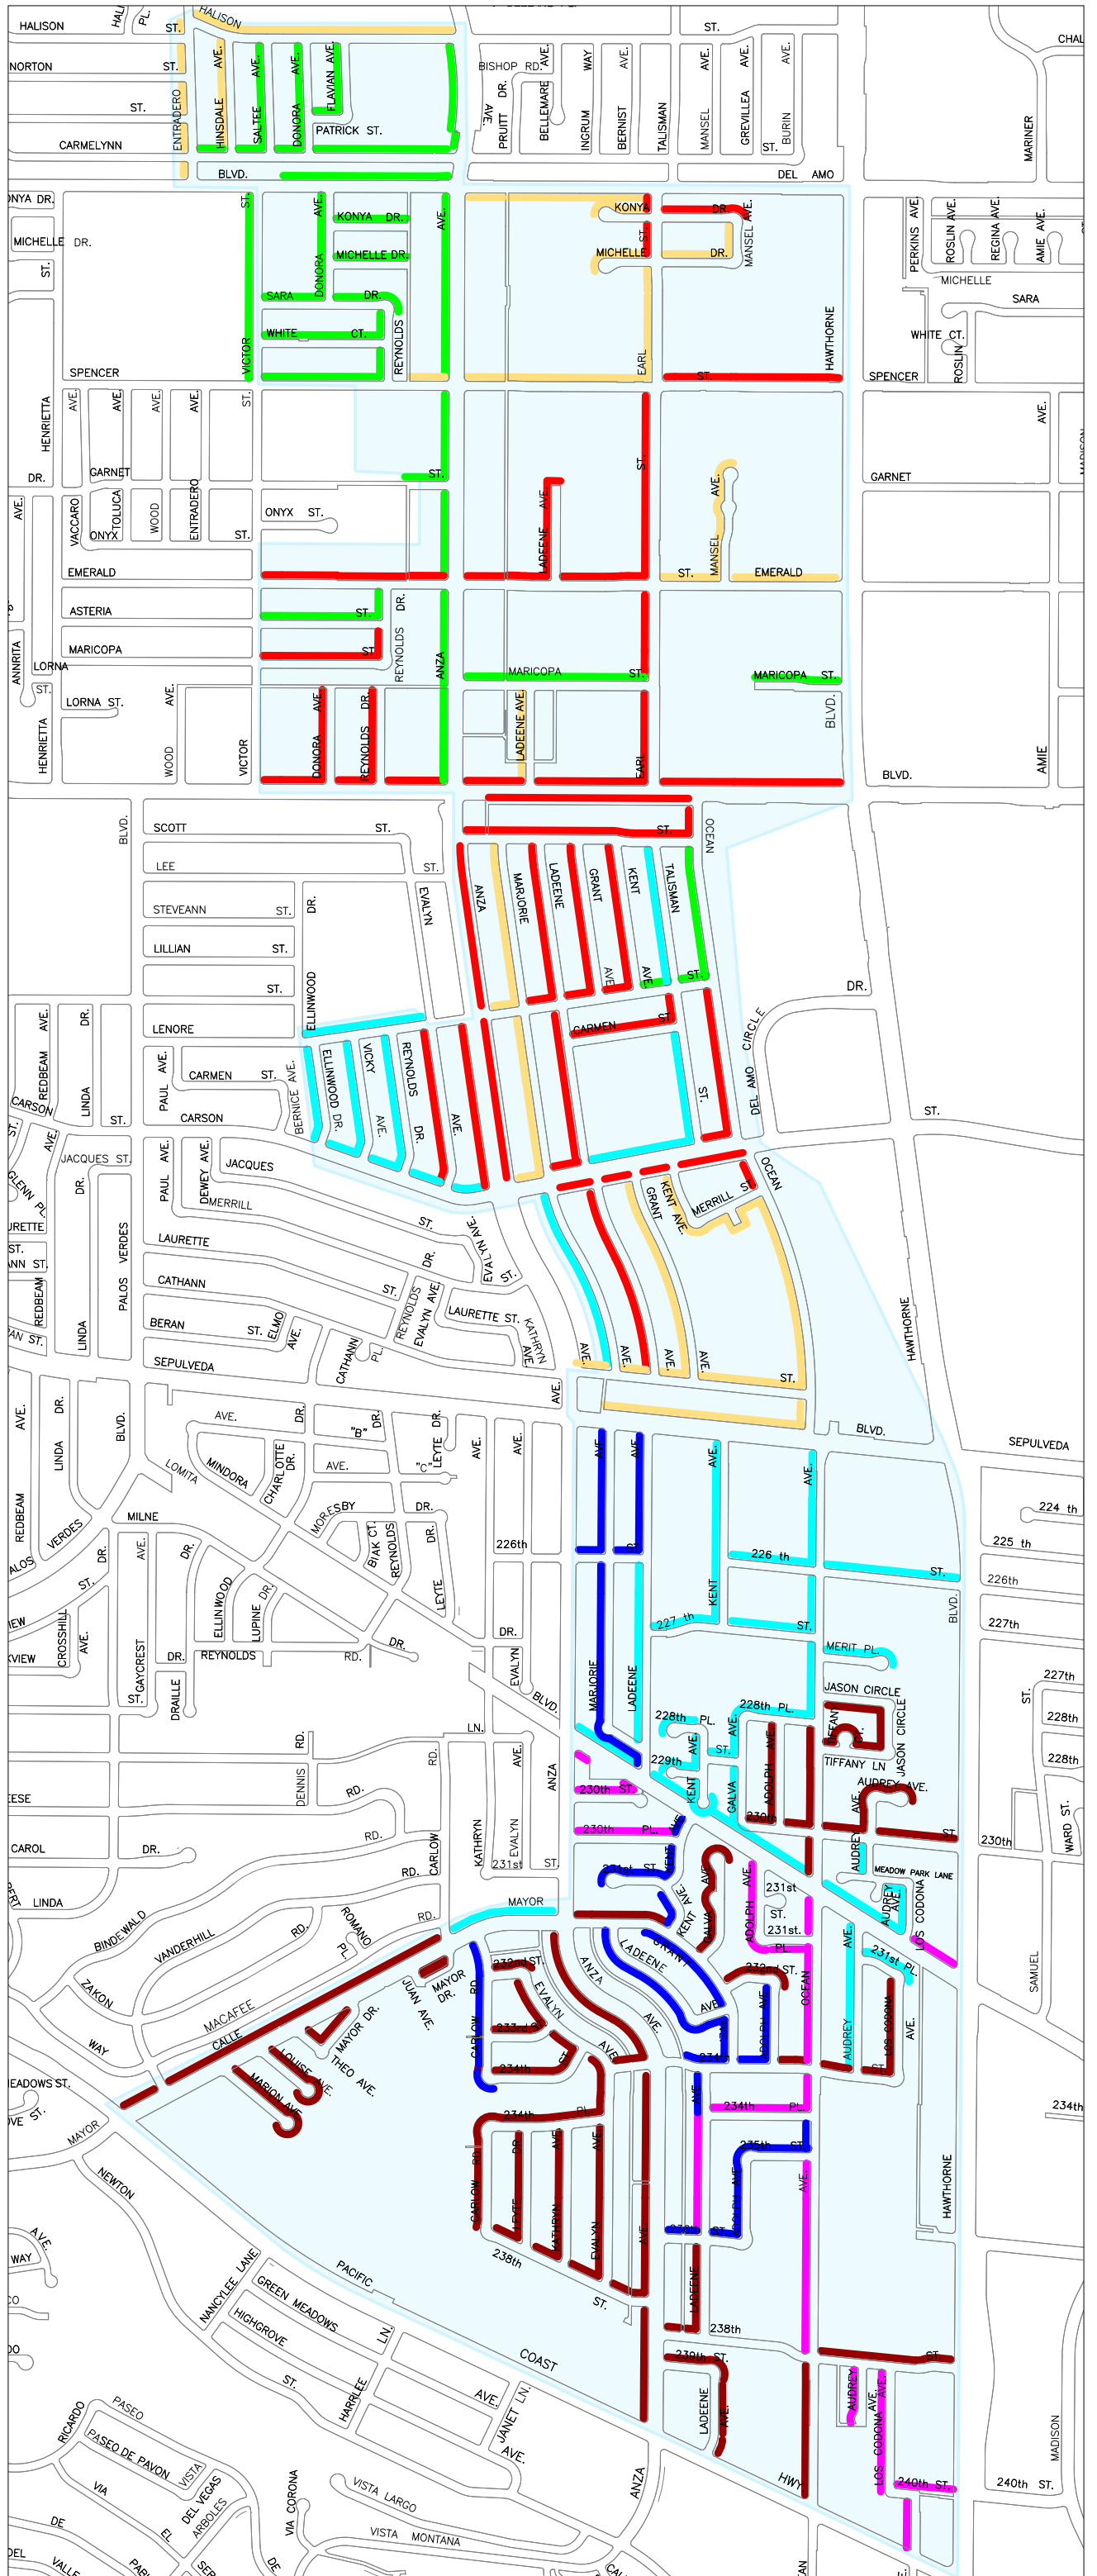

STREET SWEEPING THURSDAY ROUTE 2

NOT TO SCALE

LEGEND:

	8 AM TO 11 AM
	9 AM TO 12 NOON
	10 AM TO 1 PM
	11 AM TO 2 PM
	12 NOON TO 3 PM
	1 PM TO 4 PM
	2 PM TO 5 PM

PUBLIC WORKS DEPARTMENT
ALVIN PAPA
PUBLIC WORKS DIRECTOR