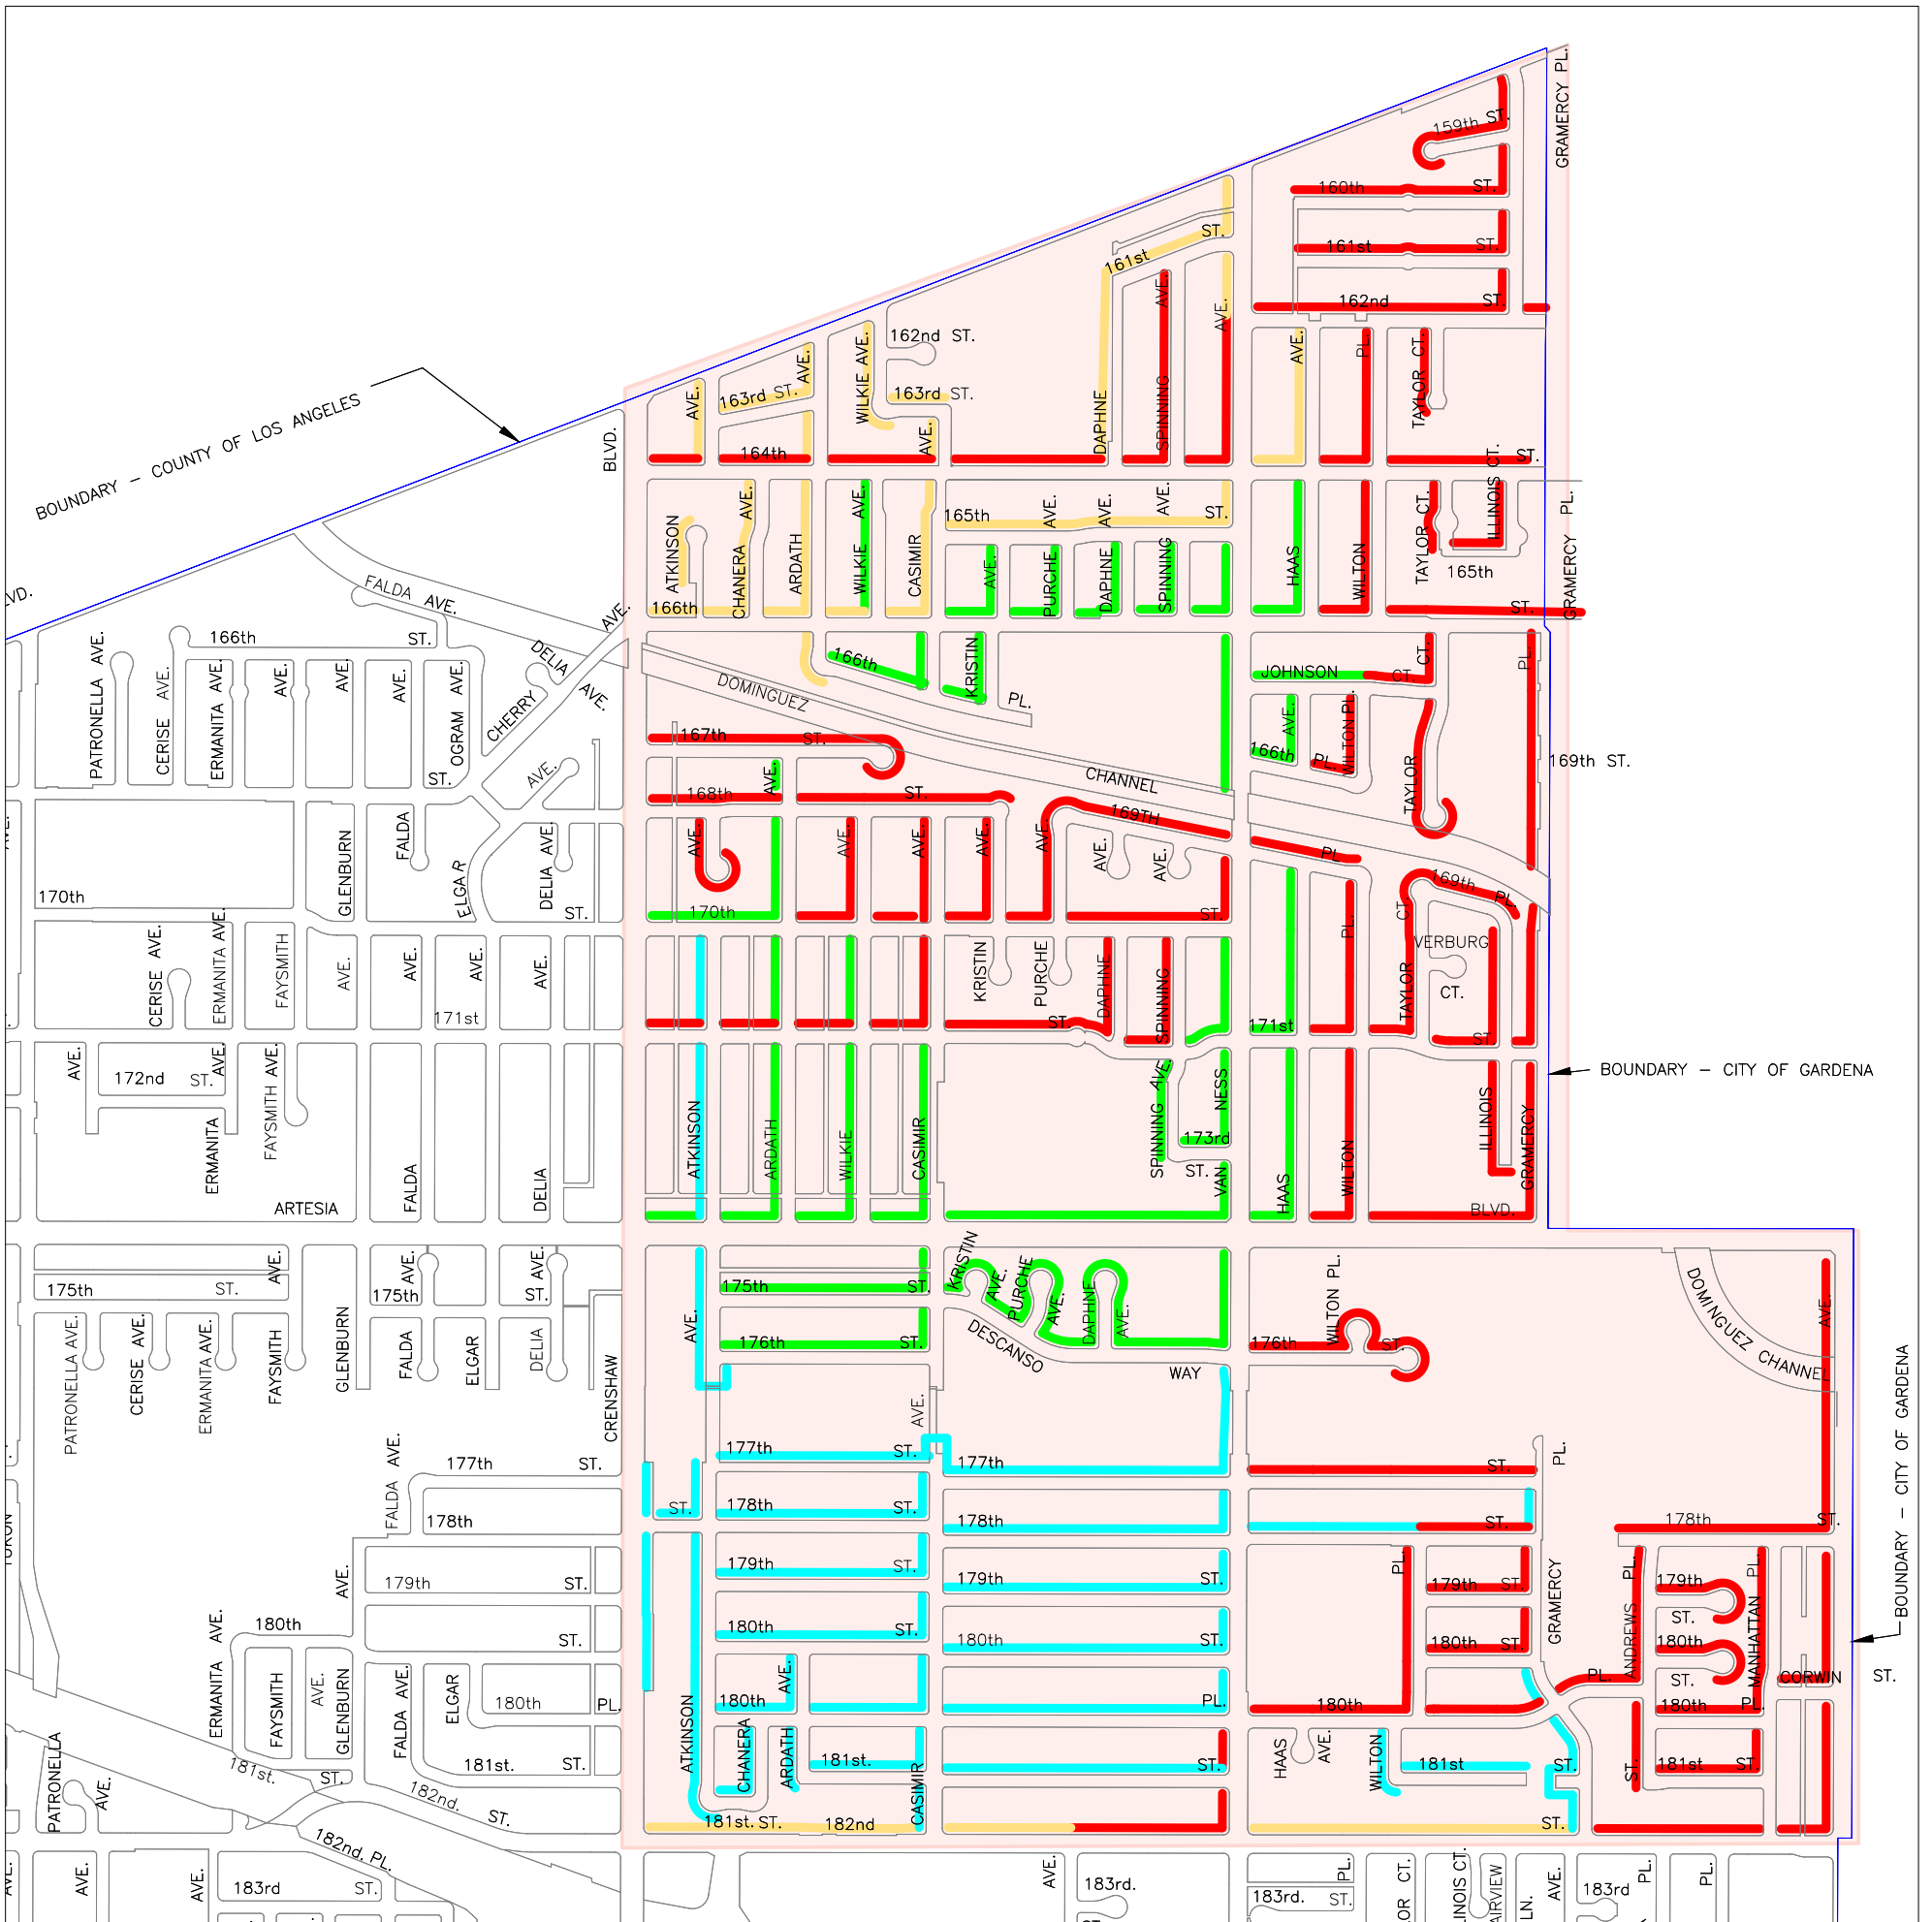

# STREET SWEEPING THURSDAY ROUTE 1

**LEGEND:**

	8 AM TO 11 AM
	9 AM TO 12 NOON
	10 AM TO 1 PM
	11 AM TO 2 PM
	12 NOON TO 3 PM
	1 PM TO 4 PM
	2 PM TO 5 PM

PUBLIC WORKS DEPARTMENT  
ALVIN PAPA  
PUBLIC WORKS DIRECTOR

BOUNDARY - CITY OF REDONDO BEACH

BOUNDARY - CITY OF REDONDO BEACH

BOUNDARY - CITY OF GARDENA

BOUNDARY - CITY OF LOS ANGELES

# STREET SWEEPING THURSDAY ROUTE 4

NOT TO SCALE

PUBLIC WORKS DEPARTMENT  
ALVIN PAPA  
PUBLIC WORKS DIRECTOR

# STREET SWEEPING THURSDAY ROUTE 5

NOT TO SCALE

PUBLIC WORKS DEPARTMENT  
ALVIN PAPA  
PUBLIC WORKS DIRECTOR

LEGEND:	
<span style="display: inline-block; width: 20px; height: 10px; background-color: red; border: 1px solid black;"></span>	8 AM TO 11 AM
<span style="display: inline-block; width: 20px; height: 10px; background-color: yellow; border: 1px solid black;"></span>	9 AM TO 12 NOON
<span style="display: inline-block; width: 20px; height: 10px; background-color: green; border: 1px solid black;"></span>	10 AM TO 1 PM
<span style="display: inline-block; width: 20px; height: 10px; background-color: cyan; border: 1px solid black;"></span>	11 AM TO 2 PM
<span style="display: inline-block; width: 20px; height: 10px; background-color: blue; border: 1px solid black;"></span>	12 NOON TO 3 PM
<span style="display: inline-block; width: 20px; height: 10px; background-color: magenta; border: 1px solid black;"></span>	1 PM TO 4 PM
<span style="display: inline-block; width: 20px; height: 10px; background-color: brown; border: 1px solid black;"></span>	2 PM TO 5 PM