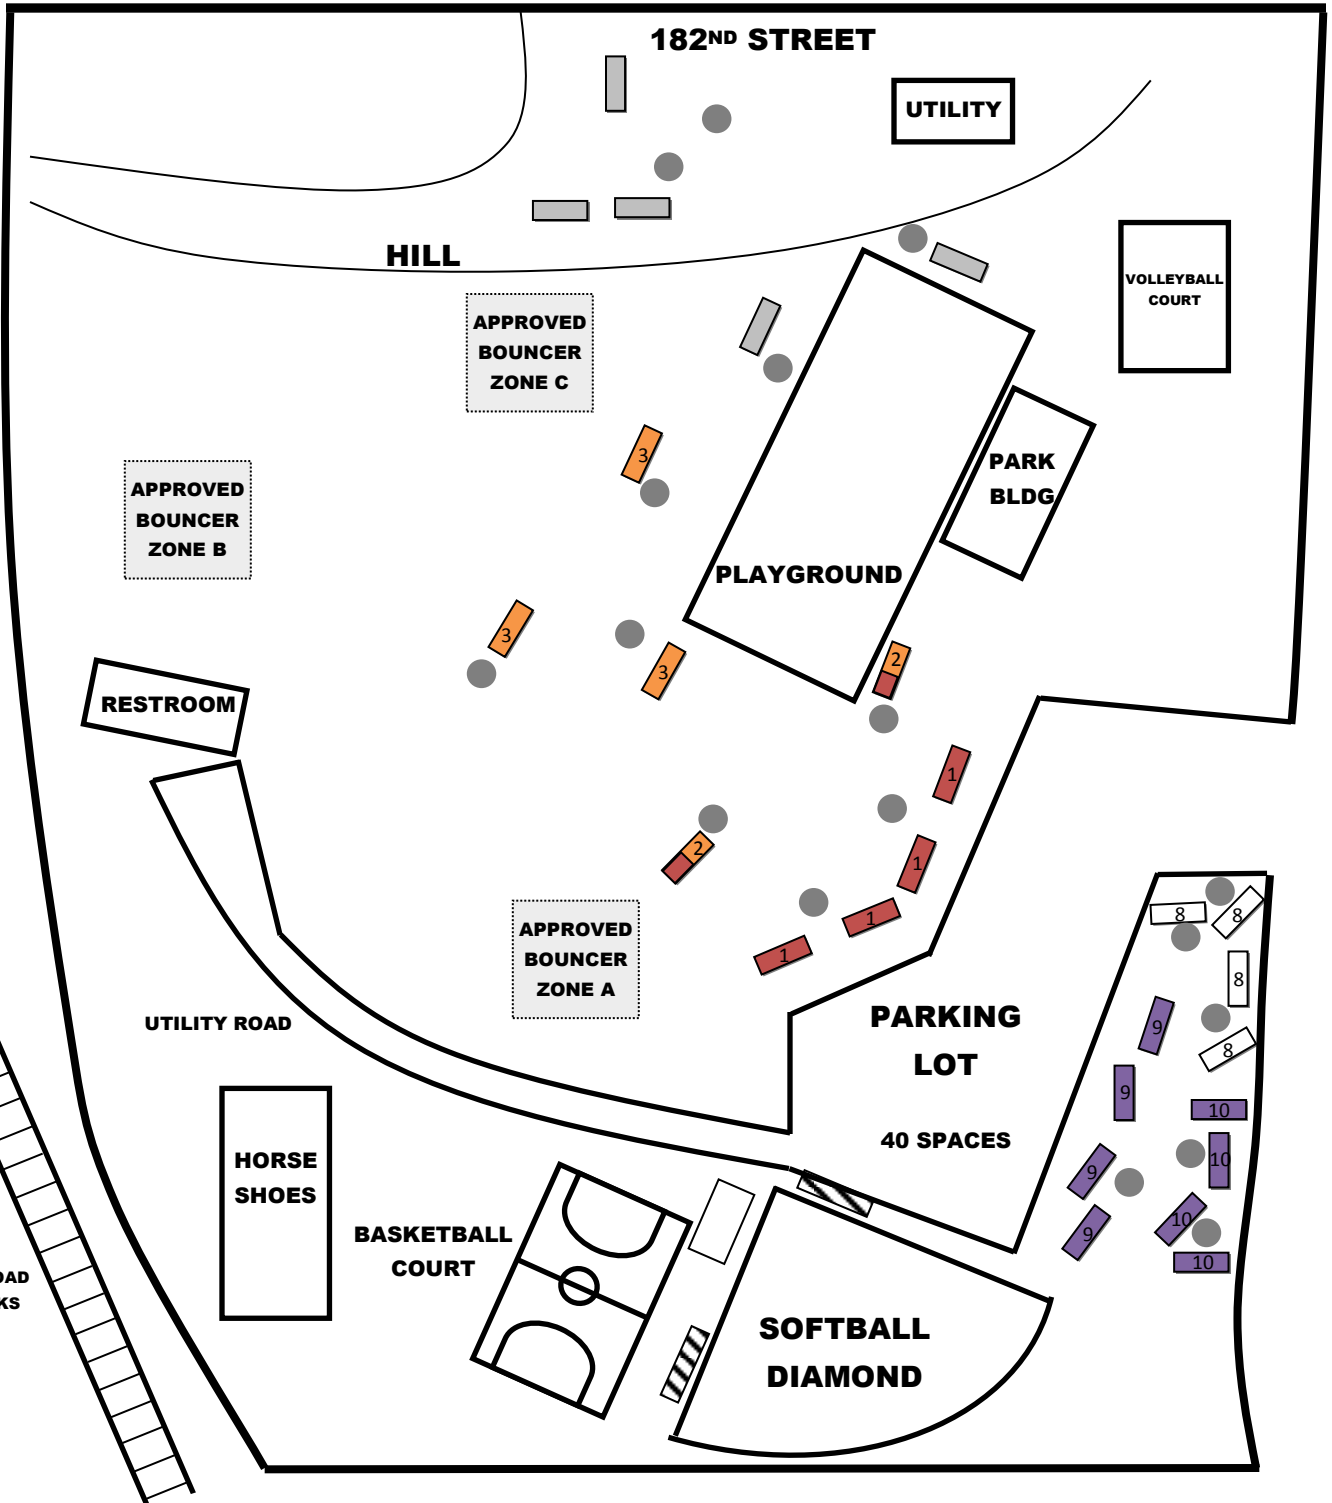

EL NIDO PARK PICNIC AREA

18301 KINGSDALE AVE

BOOKING CODES

ENP11

ENP12

ENP15

 PICNIC TABLE

 BARBECUE

HEAD COUNT: 50

Choose one colored section

Indicate the booking code on application

KINGSDALE AVE