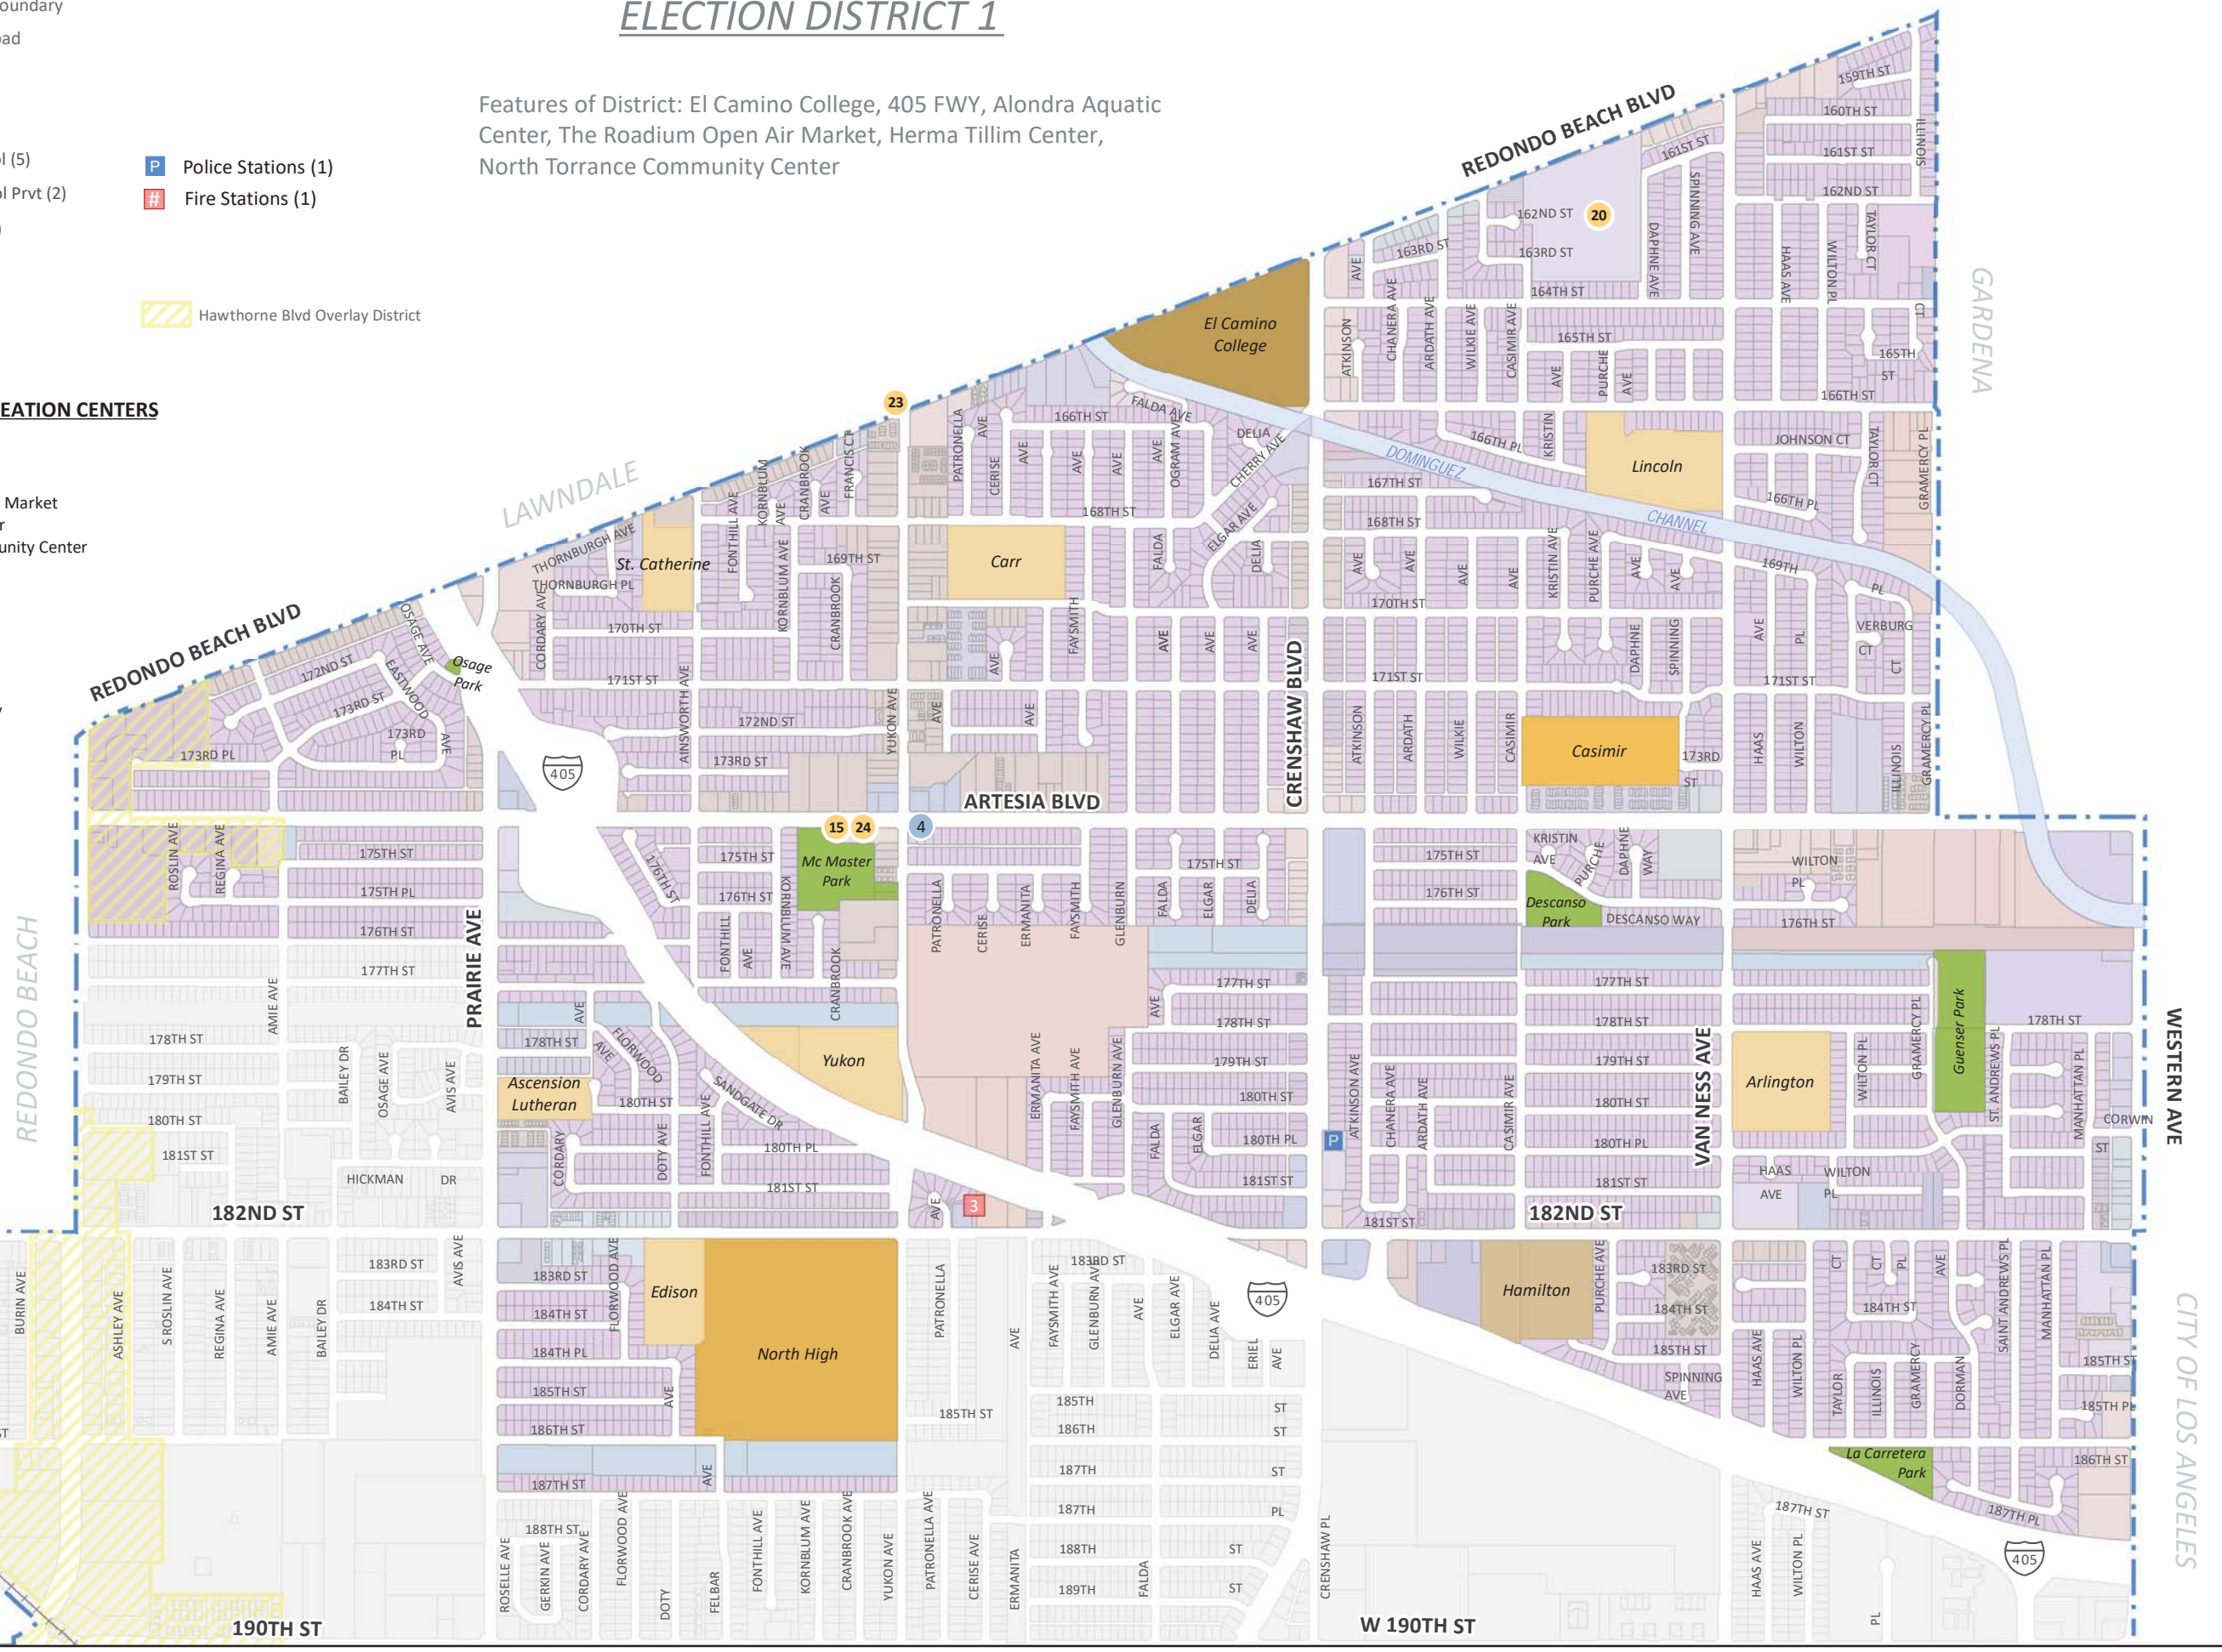

ZONING

- (10)
- R3 (4)
- A1 (17)
- A1/M1/M2 (1)
- A1/R2 (7)
- C2 (96)
- C2-PP (3)
- C2/P1 (2)
- C2/R3 (1)
- C3 (15)
- C3-PP (13)
- C5 (1)
- CR (26)
- H-NT (13)
- M1 (27)
- M2 (2)
- ML (9)
- PU (17)
- R-1 (3)
- R1 (5,620)
- R1-PP (6)
- R2 (117)
- R3 (452)
- R3-PP (205)
- R3/C2 (1)
- R3/R1 (8)
- R4 (49)
- R5 (1)
- RP (5)
- RP-PP (21)
- RR3-PP (51)

- City Boundary
- Railroad

SCHOOLS

- Elementary School (5)
- Elementary School Prvt (2)
- Middle School (1)
- High School (1)
- College (1)
- Adult School (1)

- P Police Stations (1)
- # Fire Stations (1)

Hawthorne Blvd Overlay District

COMMUNITY / RECREATION CENTERS

- # Center Name
- 15 Herma Tillim Center
- 20 The Radium Open Air Market
- 23 Alondra Aquatic Center
- 24 North Torrance Community Center

LIBRARIES

- # Library Name
- 4 North Torrance Library

PARKS

- Park Name
- DESCANSO
- GUENSER
- LA CARRETERA
- MCMASTER
- OSAGE

ELECTION DISTRICT 1

Features of District: El Camino College, 405 Fwy, Alondra Aquatic Center, The Radium Open Air Market, Herma Tillim Center, North Torrance Community Center