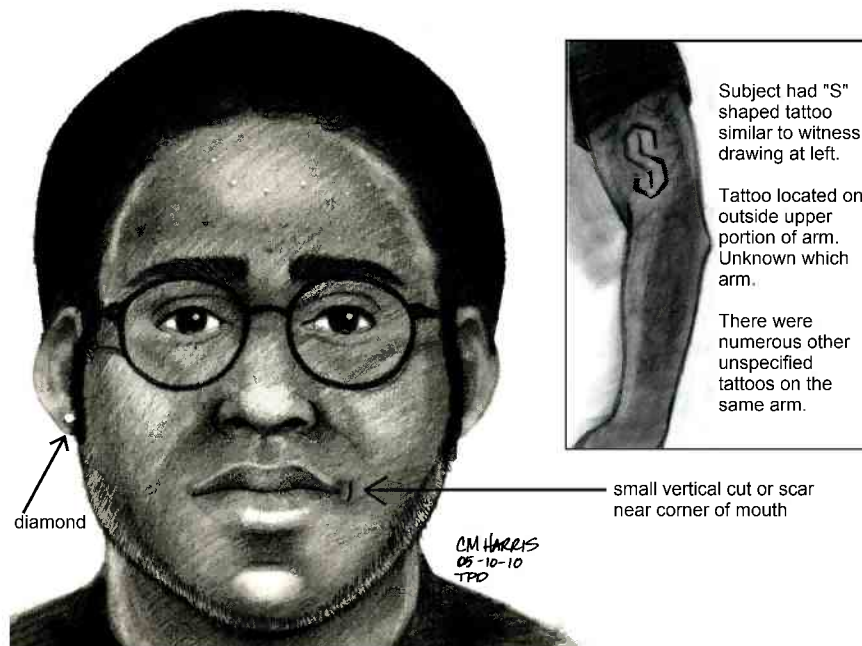

DETAILS: On Wednesday, 4/28/10 at 4:00 pm, a 12-year old female juvenile began walking home alone from **HULL MIDDLE SCHOOL**, 3420 229th Place, due to the fact all other students had already left school. She walked W/B on 229th St and noticed the above depicted suspect driving slowly E/B 229th St at Madison and making eye contact with her. She felt uneasy, put her head down and started to walk home faster; when she looked back, the suspect was gone. As she approached Samuel, she noticed the suspect was again traveling E/B on 229th St. The vehicle passed by slowly again and stopped approximately 20' behind her. The suspect exited his vehicle and walked toward her, at which time the victim ran S/B Samuel Ave. The suspect followed her in his vehicle on Samuel. The victim intelligently went to several apartments acting as if she was getting help. She eventually was able to evade the suspect and made it home safely. Due to her quick thinking she was able to keep from being victimized. We need your help to ensure the safety of the other children in the area as well. Please call us if you have any related information or see someone matching this description.

SUSPECT DESCRIPTION: Black Male Adult, early 20s, 6'01"/180-200 pounds, dark complexion with acne, really thick eyebrows, round glasses, crooked bottom teeth, silver on side of teeth, scar or cut at corner of mouth, one pierced ear with a large square-shaped clear stone, black long t-shirt with white letters: "I ♥ (picture of unknown dog)", low, sagging shorts, tattoo on arm (pictured above), gold class ring on right index finger.

SUSPECT VEHICLE: White, 1996-2000 Ford Taurus 4 door, partial plate 4K_____, "Driving School" emblem with faded/ missing letters on the driver's door.

ANY INFORMATION FOR DETECTIVE MARCURE – 310.618.5536